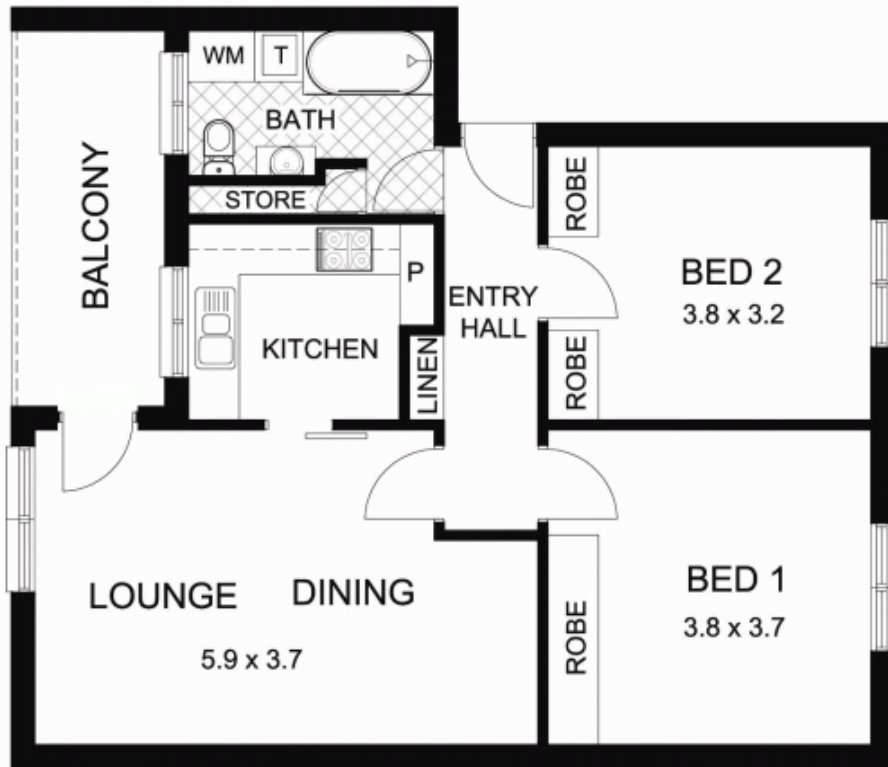

View : <https://www.bruse.com.au/sale/sa/western-beach-side-suburbs/black-forest/residential/apartment/550606>

This wonderful property will suit buyers seeking to acquire a property where you can move in, live and enjoy the environment of a newly renovated home unit. This first floor unit has the ability to have wonderful views from all windows and an extra large balcony which is ideal for external outdoor entertaining. It has room for a BBQ, table and chairs and a settee.

The property includes two very good size bedrooms, both with built in robes. There is an excellent main bathroom with laundry facilities and it is in impeccable condition.

Bevan Bruse
08 8431 8181

This floor plan is for illustration purposes only and all measurements are approximate. Any fixtures shown may not necessarily be included in the sale contract and it is essential that any queries are directed to the agent, and any information that is intended to be relied upon should be independently verified. Neither the agent vendor or the illustrators take any responsibility for any omission, wrongful inclusion or typographical error which may occur in this drawing as it is intended as an artist impression only. While every endeavor has been made to verify the correct details in this publication, neither the agent, vendor, nor typesetters accept any responsibility for any error or omission.