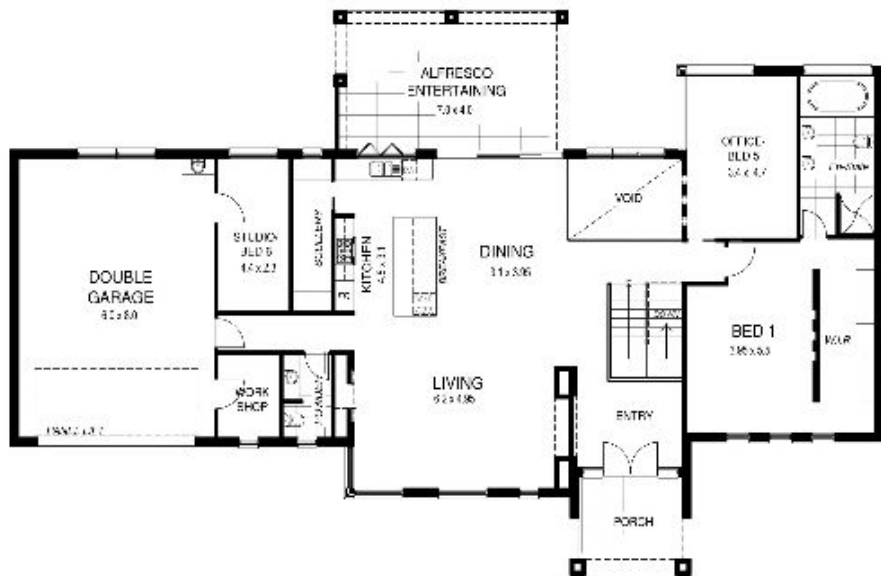

REAR VIEW OF HOME

15 Bushy Park Drive AULDANA SA

5 🏠 2 🚗 2 🚗

SOLD BY BEVAN & THEON BRUSE. TO GET THE MAXIMUM PRICE WITH THE MINIMUM OF FUSS CALL BEVAN BRUSE OR THEON BRUSE TODAY!

View : <https://www.bruse.com.au/sale/sa/eastern-suburbs/auldana/residential/house/5550767>

This exciting and modern style home comprises an entrance area that is stylishly commanding. It takes in the magnificent view and it opens out into the dining and living room of the home and is adjacent to the extremely well