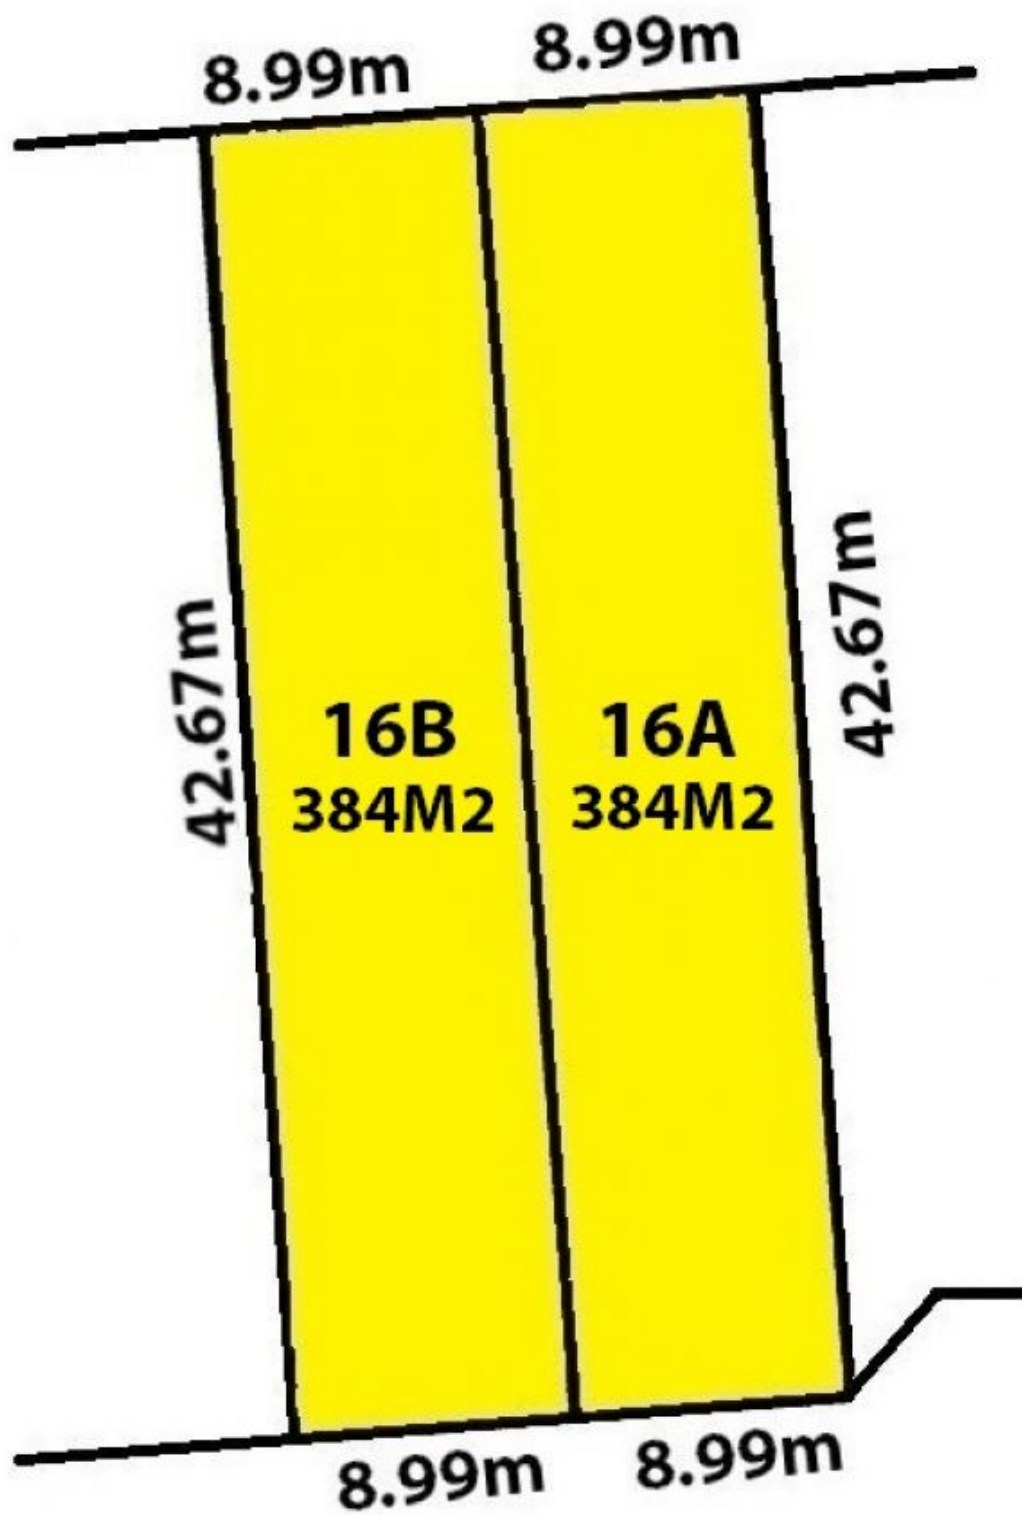

GRANDVIEW GROVE

16A-16B Grandview Grove MAGILL SA

1 1

SOLD BY BEVAN AND THEON BRUSE. TO GET THE MAXIMUM PRICE WITH THE MINIMUM OF FUSS CALL BEVAN BRUSE OR THEON BRUSE TODAY!

View : <https://www.bruse.com.au/sale/sa/eastern-suburbs/magill/residential/house/5550918>

2 good size blocks opposite a reserve.
384m2 each allotment. Separate Torrens title.

9m x 42.5m = 384m2 each (approximately)
Cleared and ready to build on now!
Crossovers included.

A fantastic opportunity to build a generous size home double storey or single level (STCC).

Set in a wonderful location on the high side of the road and overlooking a lovely reserve. These are unique blocks of land not to be missed.

GRANDVIEW GROVE