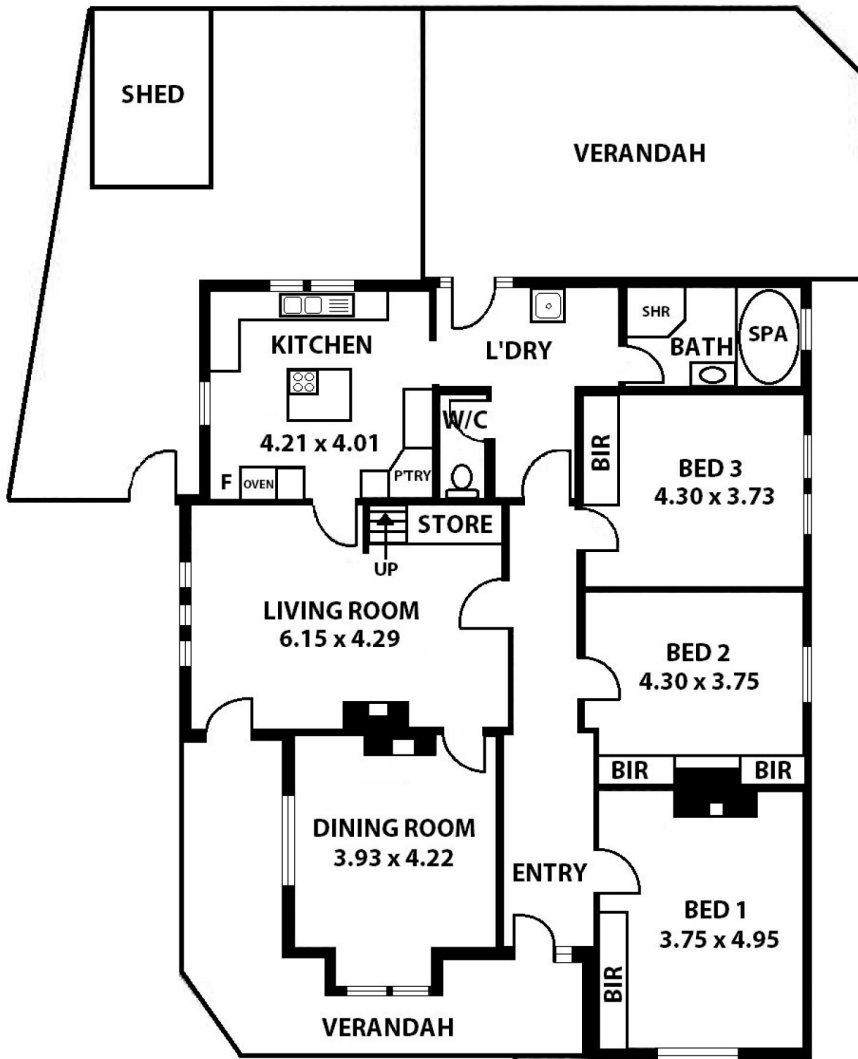

75A Coorara Avenue PAYNEHAM SOUTH SA

4 1 2

SOLD BY THEON & BEVAN BRUSE. TO GET THE MAXIMUM PRICE WITH THE MINIMUM OF FUSS CALL THEON BRUSE OR BEVAN BRUSE TODAY.

View : <https://www.bruse.com.au/sale/sa/eastern-suburbs/payneham-south/residential/house/5550979>

A wonderful opportunity to acquire a beautiful character home on an easy care 495m2 allotment. Plenty of lawn area for the children to play and perfect for buyers who enjoy a busy lifestyle.

Offering grand rooms, all of generous size and featuring very high ceilings. It is full of character and ornate features that is becoming rare in homes today. There is scope to add value over time to the property, but it is more than ready to move straight in and enjoy as is.

Up to 4 bedrooms or 3 very generous living areas. The flexible floor plan has many options to suit all buyers. The

UPPER LEVEL

LOWER LEVEL

COORARA AVENUE