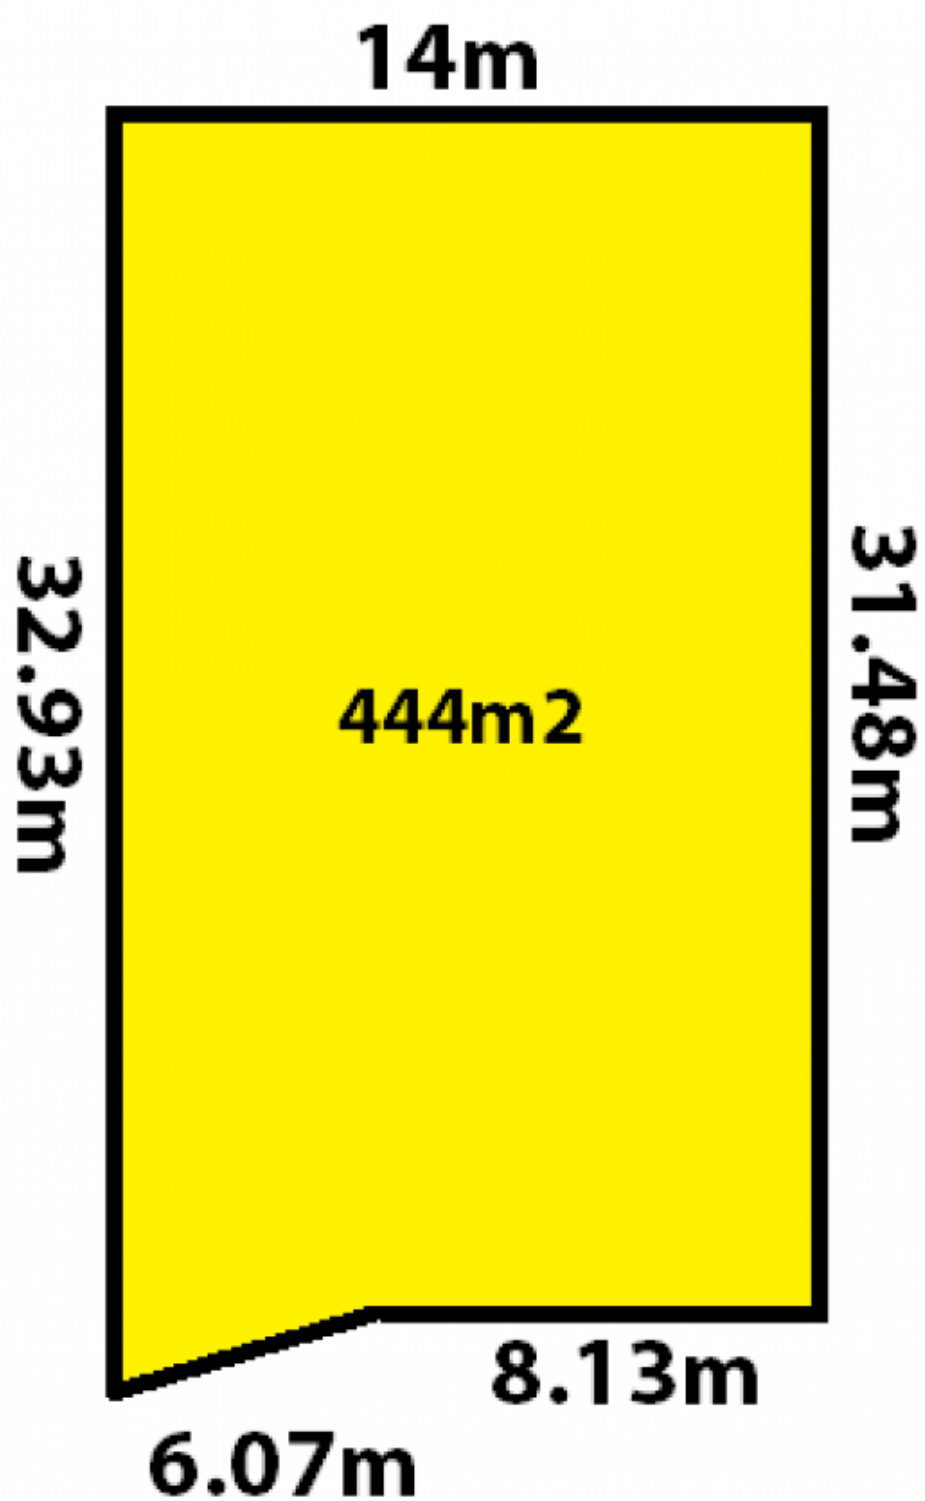

10 Crestview Place WYNN VALE SA

3  1  2 

SOLD BY BEVAN & THEON BRUSE. TO GET THE MAXIMUM PRICE WITH THE MINIMUM OF FUSS CALL BEVAN BRUSE OR THEON BRUSE TODAY!

View : <https://www.bruse.com.au/sale/sa/north-north-east-suburbs/wynn-vale/residential/house/5550999>

CRESTVIEW PLACE