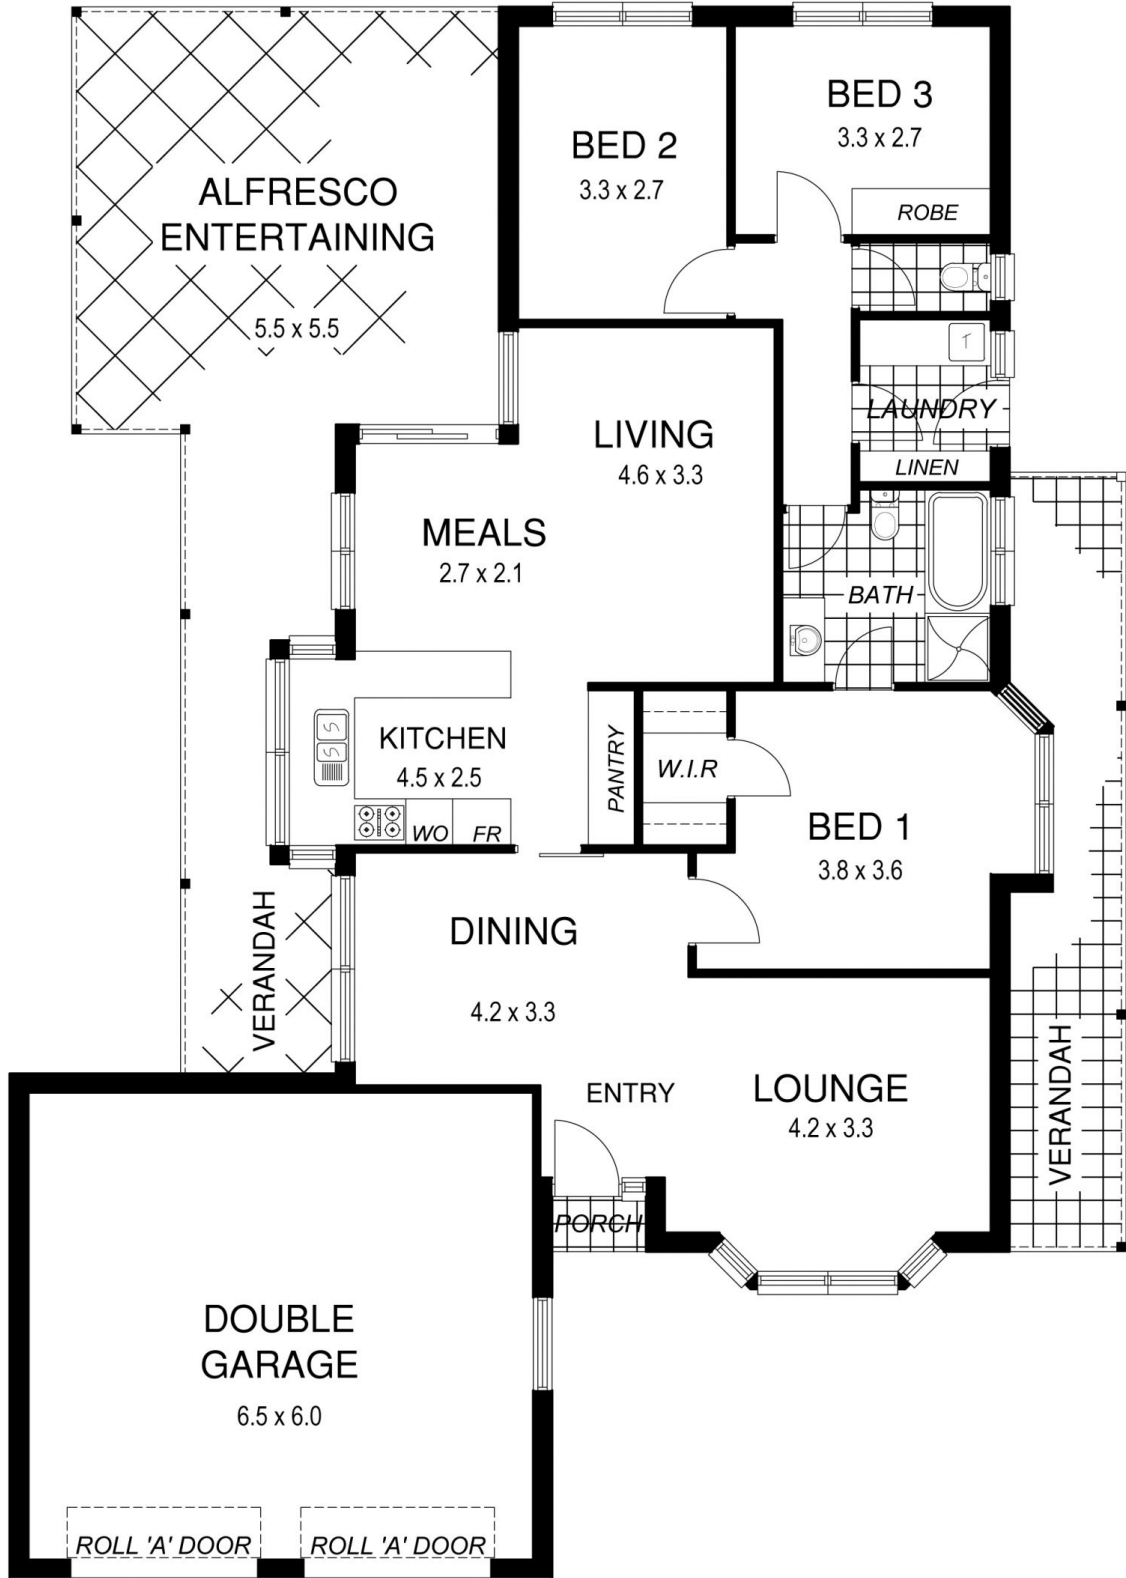

The property itself is set out as an entrance area that leads to a generous living and dining room. This dining and living room is a very good size and has further access through to a well-appointed kitchen with ample cupboard and bench space. This overlooks the family room and meals area of the home.

CRESTVIEW PLACE