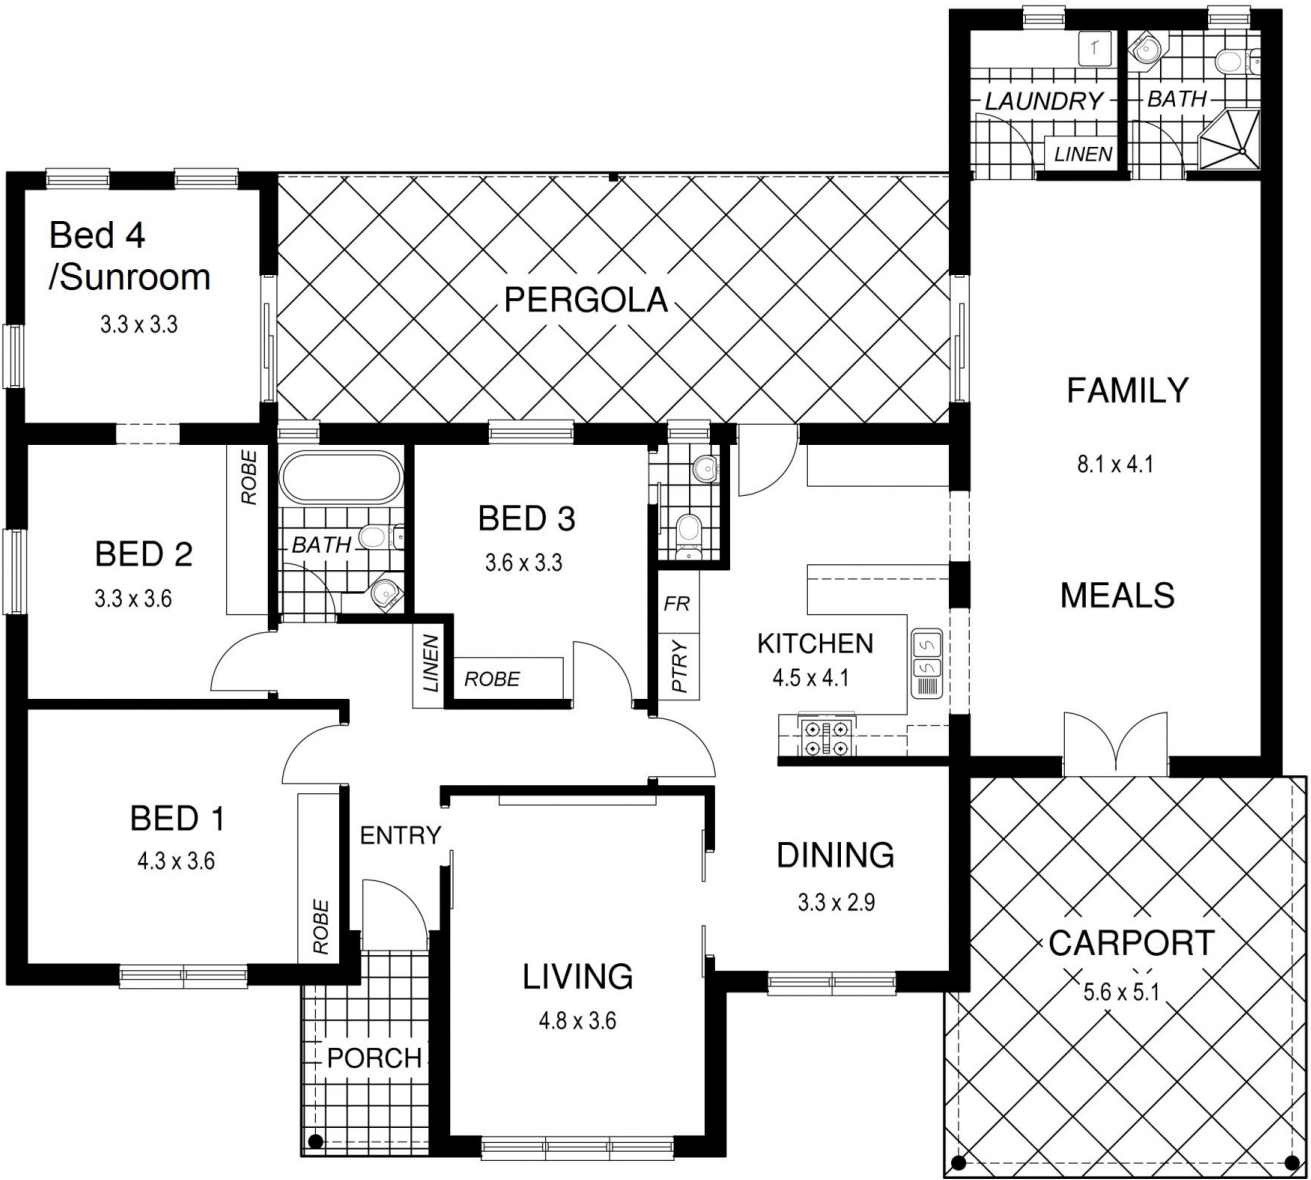

4 Kingsley Court NEWTON SA

4 2 2

SOLD BY BEVAN & THEON BRUSE. TO GET THE MAXIMIM PRICE WITH THE MINIMUM OF FUSS CALL BEVAN BRUSE OR THEON BRUSE TODAY!

Land Size : 586 sqm
View : <https://www.bruse.com.au/sale/sa/north-north-east-suburbs/newton/residential/house/5551033>

Immaculate family home. Lots of space. 3 living areas.4 Bedrooms 2 Bathrooms. Nothing to do!

Pretty as a picture and well located in a quiet tree lined no-through street. You will love this home! It has a wonderful warm feel of a home that has been cared for and enjoyed by the current long-term owners. They have also completed recent upgrades such as the kitchen & bathrooms to suit the modern lifestyles we live in today. It truly is a lovely home with nothing to do but just move in and enjoy.

The versatile floor plan will suit all buyers as it features light

KINGSLEY COURT