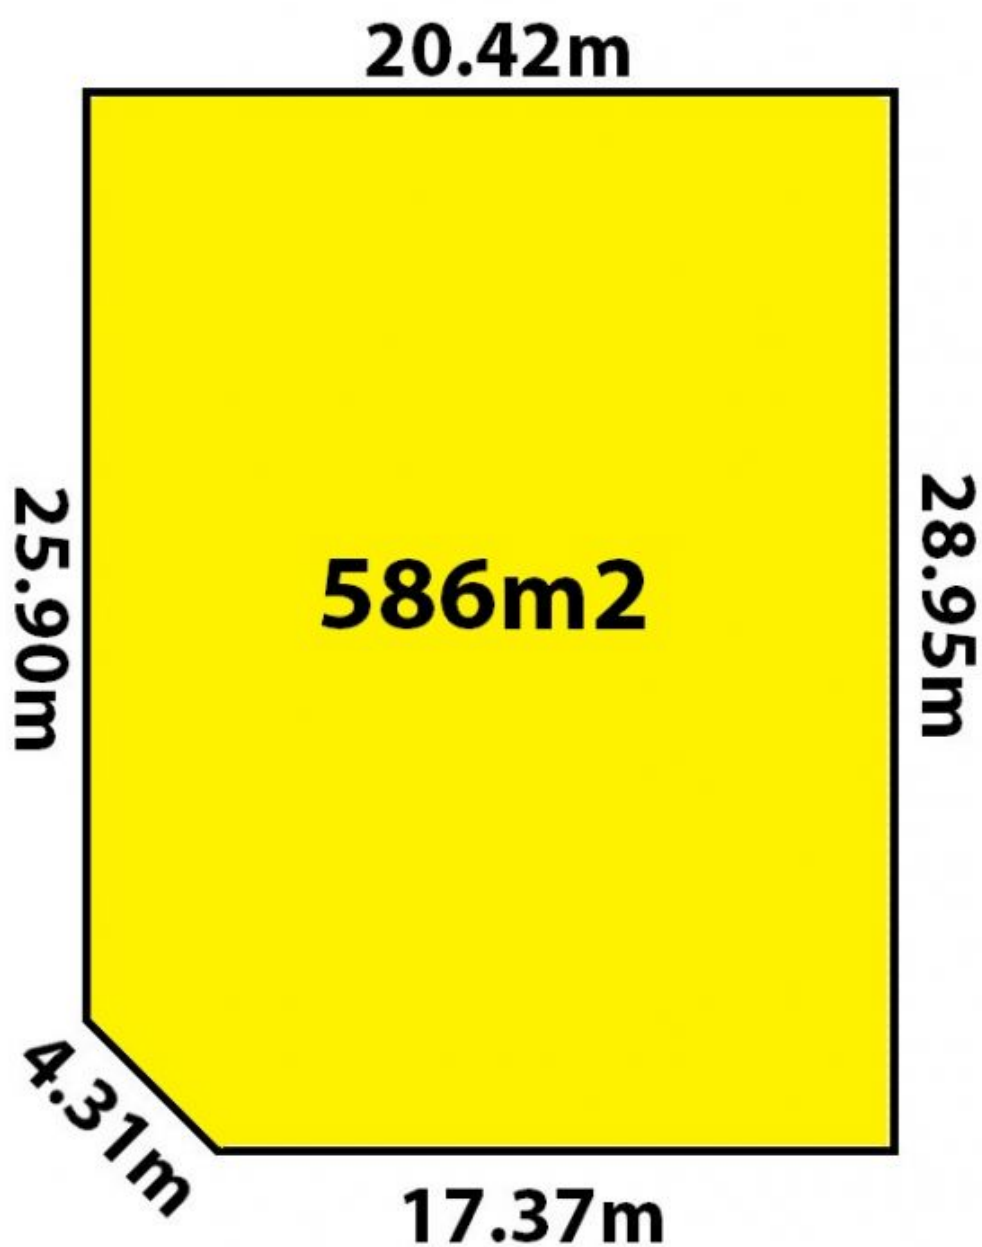

KINGSLEY COURT