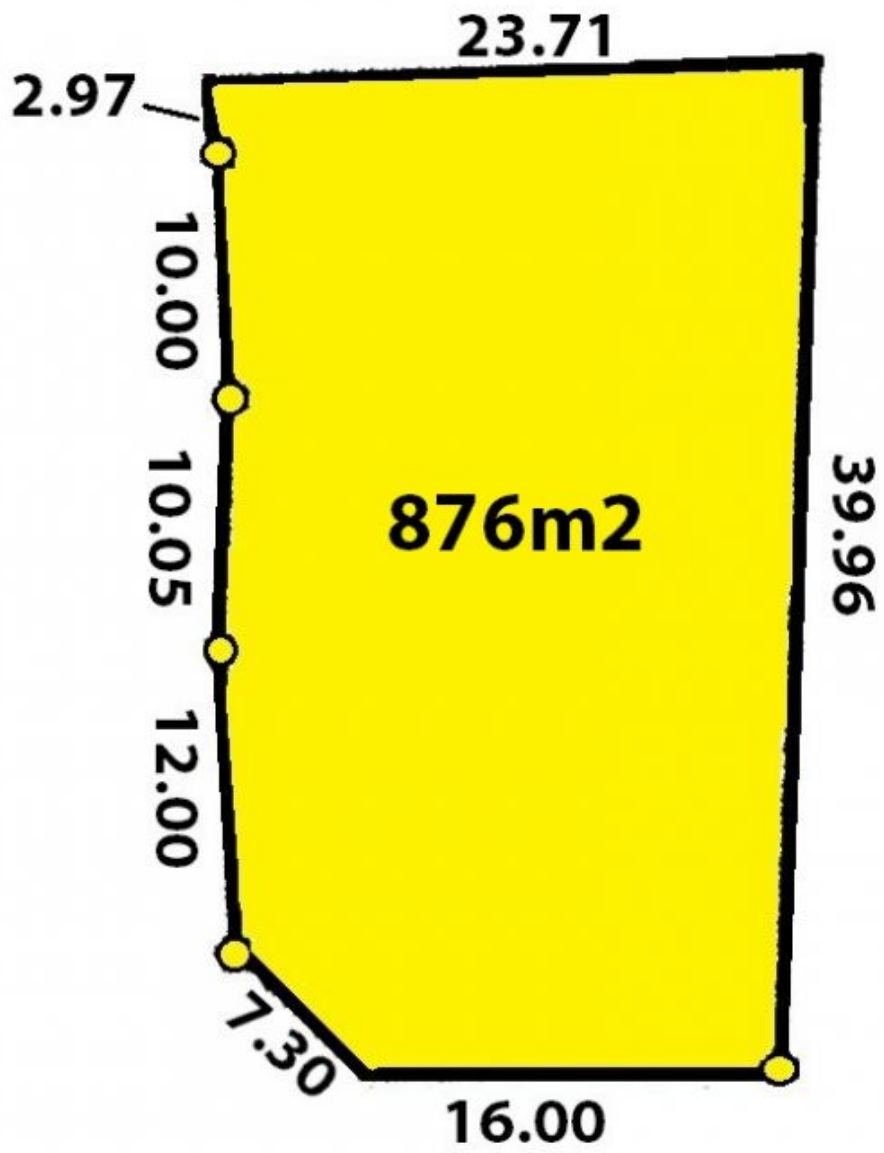

SKYLARK CLOSE

SKYLARK CLOSE