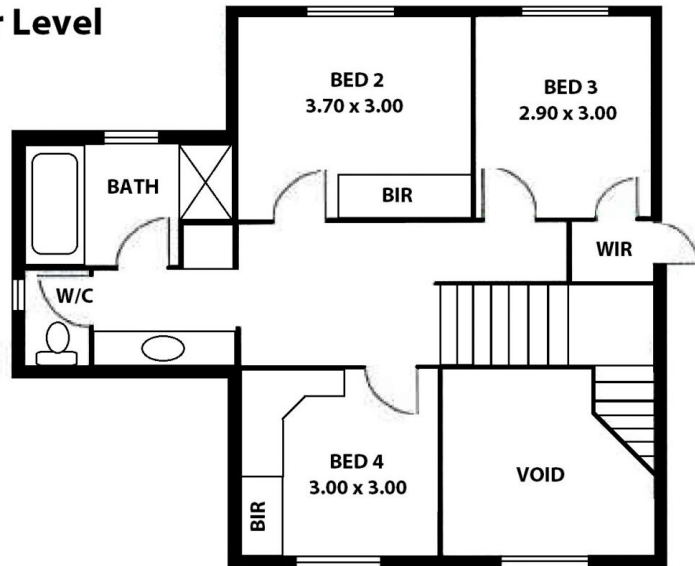

3 Skylark Close FLAGSTAFF HILL SA

5 2 2

SOLD BY BEVAN & THEON BRUSE. TO GET THE MAXIMUM PRICE WITH THE MINIMUM OF FUSS CALL BEVAN BRUSE OR THEON BRUSE TODAY!

Land Size : 876 sqm
View : <https://www.bruse.com.au/sale/sa/south-southern-east-suburbs/flagstaff-hill/residential/house/5551067>

This very generous home offers accommodation of an entrance hallway that leads to a formal sitting room with a fireplace and steps up to a formal dining room. Adjacent to the hallway is the study room or 5th bedroom.

The lower level further includes a master bedroom suite of extremely generous proportions with a very large ensuite complete with separate shower, double basins and spa bath. This bedroom also includes an extremely large walk in robe.

The views from this bedroom are through French doors that open out to a return verandah giving a wonderful

Upper Level

Lower Level

SKYLARK CLOSE

SKYLARK CLOSE