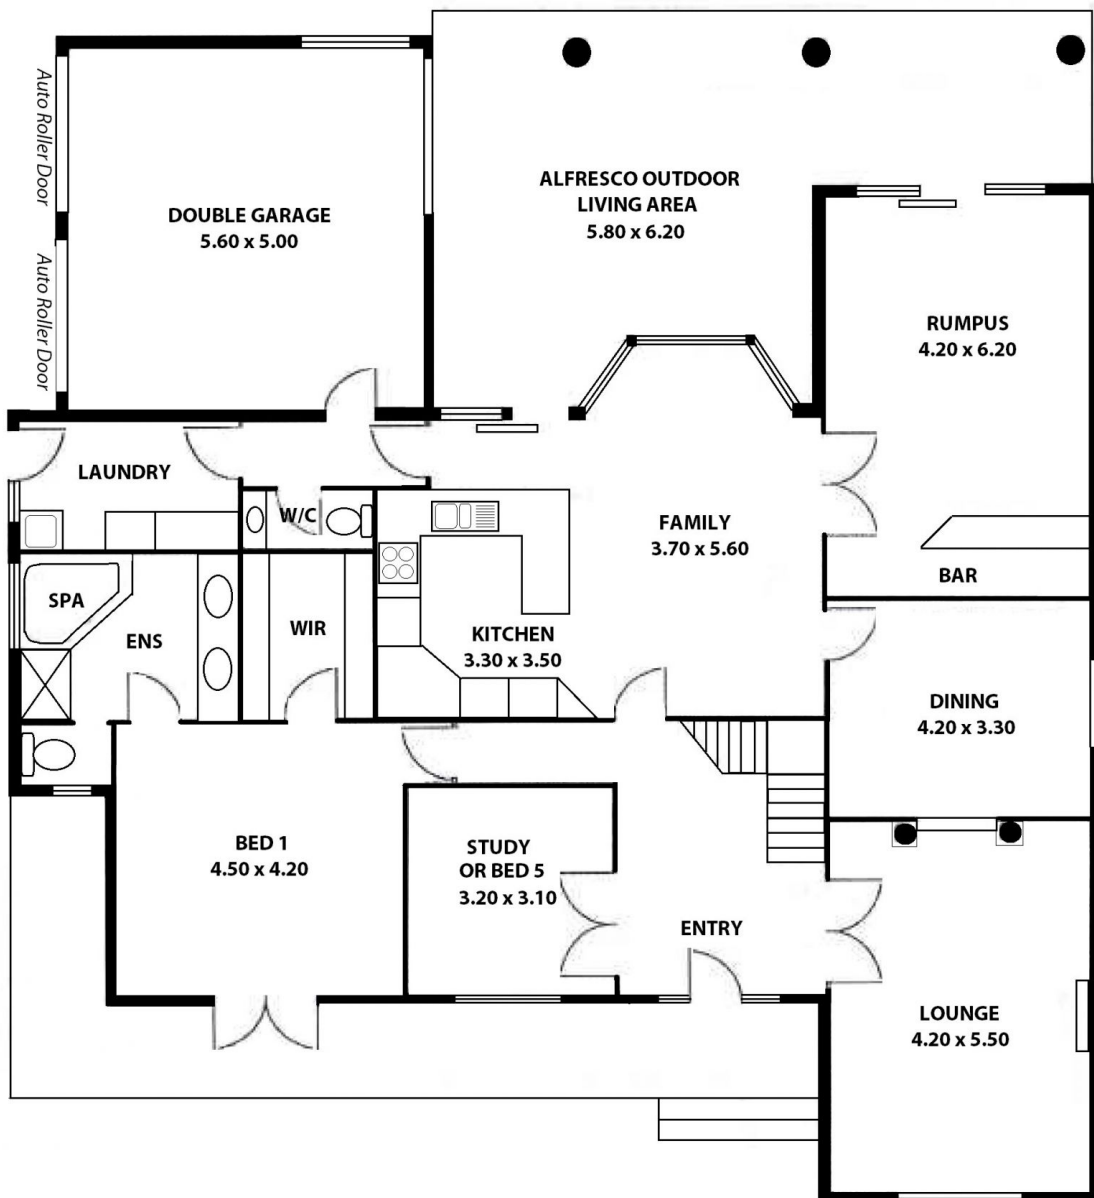

3 Skylark Close FLAGSTAFF HILL SA

5 2 2

SOLD BY BEVAN & THEON BRUSE. TO GET THE MAXIMUM PRICE WITH THE MINIMUM OF FUSS CALL BEVAN BRUSE OR THEON BRUSE TODAY!

Land Size : 876 sqm
View : <https://www.bruse.com.au/sale/sa/south-southern-east-suburbs/flagstaff-hill/residential/house/5551067>

This very generous home offers accommodation of an entrance hallway that leads to a formal sitting room with a fireplace and steps up to a formal dining room. Adjacent to the hallway is the study room or 5th bedroom.

The lower level further includes a master bedroom suite of extremely generous proportions with a very large ensuite complete with separate shower, double basins and spa bath. This bedroom also includes an extremely large walk in robe.

The views from this bedroom are through French doors that open out to a return verandah giving a wonderful

Upper Level

Lower Level

SKYLARK CLOSE

SKYLARK CLOSE