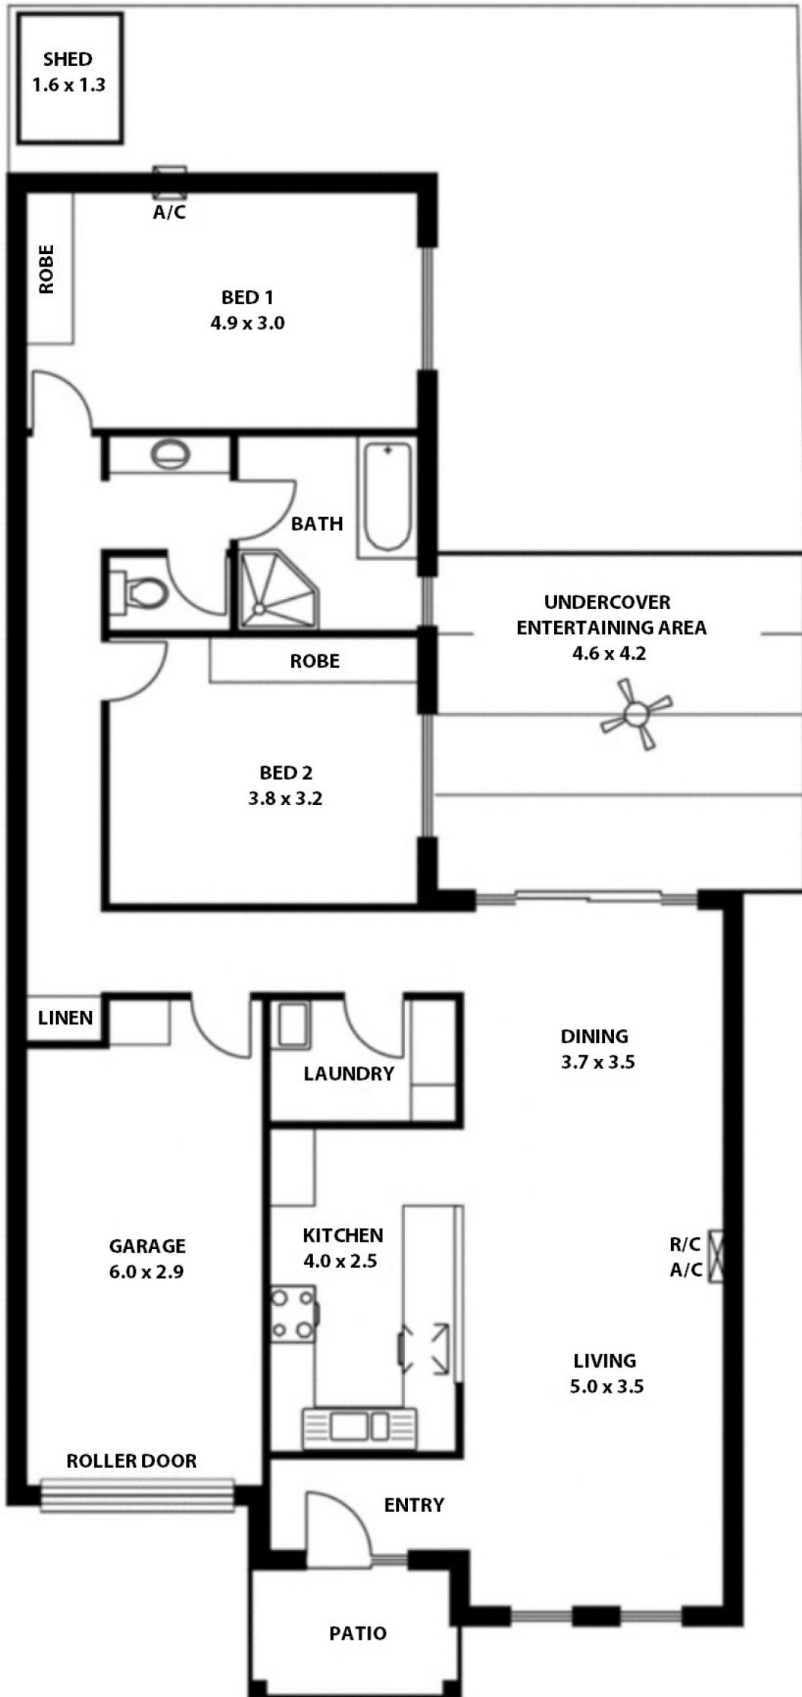

55 Coorara Avenue PAYNEHAM SOUTH SA

2 1 1

SOLD BY BEVAN & THEON BRUSE. TO GET THE MAXIMUM PRICE WITH THE MINIMUM OF FUSS CALL BEVAN BRUSE OR THEON BRUSE TODAY!

Land Size : 205 sqm
View : <https://www.bruse.com.au/sale/sa/eastern-suburbs/payneham-south/residential/house/5551079>

A great home positioned at the rear in a group of 4 homes. Just great value.

THIS STUNNING HOME WITH A MODERN STONE FRONT IS CLOSE TO ALL CONVENIENCES AND OFFERS A GREAT LIFESTYLE WITH GENEROUS OPEN PLAN LIVING AREAS.

The home has an entrance hallway that leads to a sitting and dining room of very generous proportions.

This open plan living area is adjacent to the well appointed and generous kitchen facility.

COORARA AVENUE