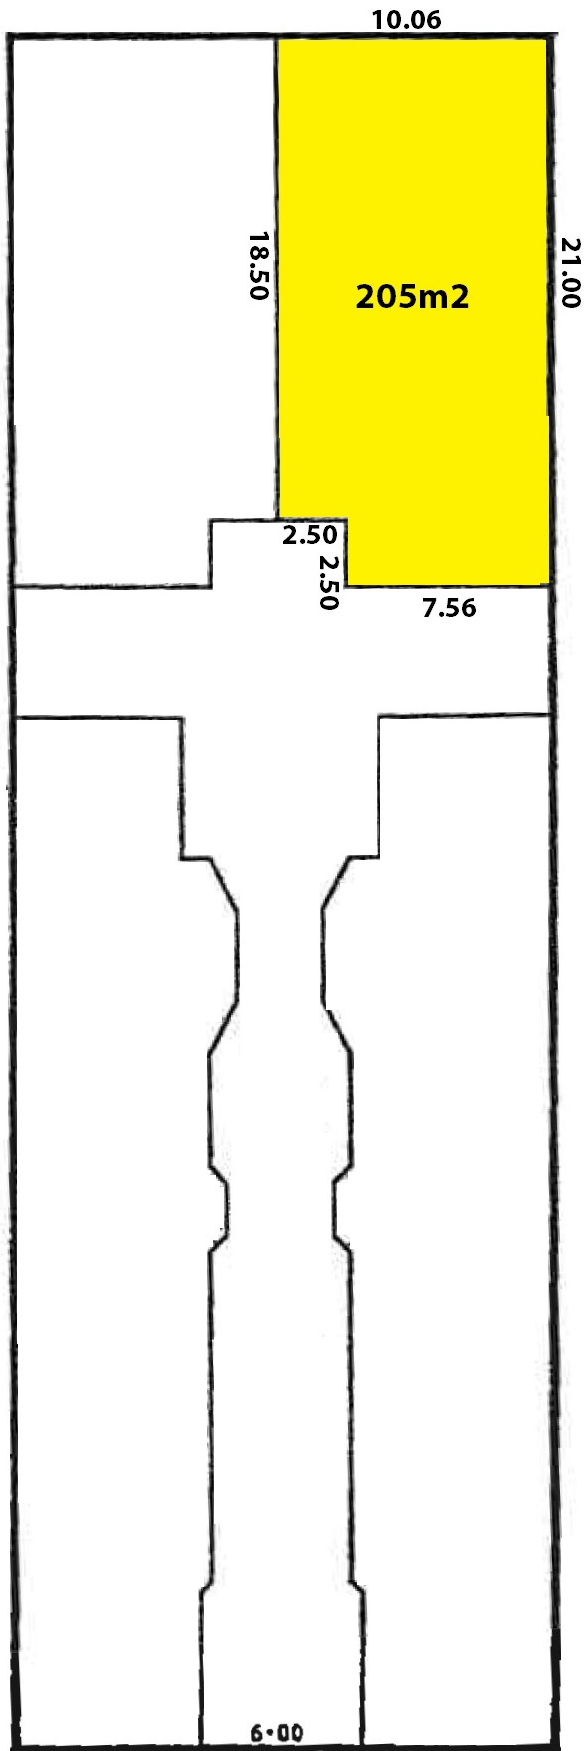

55 Coorara Avenue PAYNEHAM SOUTH SA

2 1 1

SOLD BY BEVAN & THEON BRUSE. TO GET THE MAXIMUM PRICE WITH THE MINIMUM OF FUSS CALL BEVAN BRUSE OR THEON BRUSE TODAY!

Land Size : 205 sqm
View : <https://www.bruse.com.au/sale/sa/eastern-suburbs/payneham-south/residential/house/5551079>

The home has an entrance hallway that leads to a sitting and dining room of very generous proportions.

This open plan living area is adjacent to the well appointed and generous kitchen facility.

COORARA AVENUE