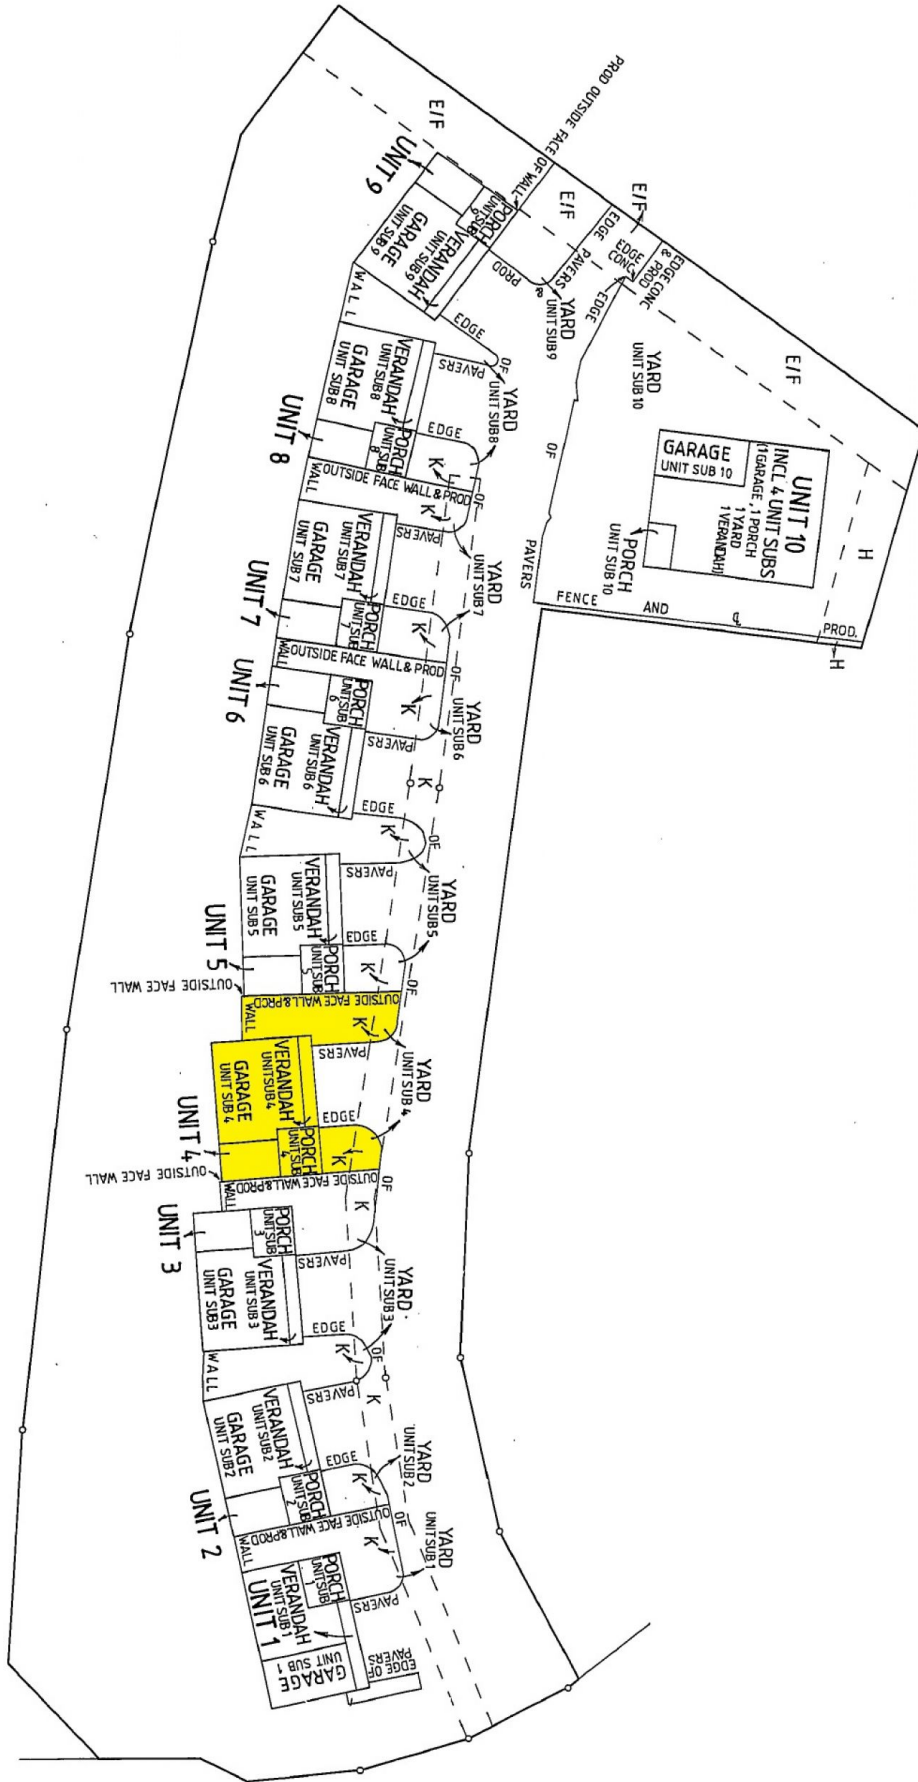

**1 Quality Court WYNN VALE SA**

3 2 2

Positioned in an amazing group of Townhouse Cluster homes.

This excellent home has been totally renovated. Upgraded bathrooms, new kitchen, quality carpets and drapes and light fittings, re-painted throughout, stunning undercover outdoor living area with views.

**View** : <https://www.bruse.com.au/sale/sa/north-north-east-suburbs/wynn-vale/residential/house/5551081>

FIRST FLOOR

m<sup>2</sup> APPROX

LOWER/GARAGE:	48
UPPER LIVING:	104
<b>TOTAL</b>	<b>153</b>

**QUALITY COURT**