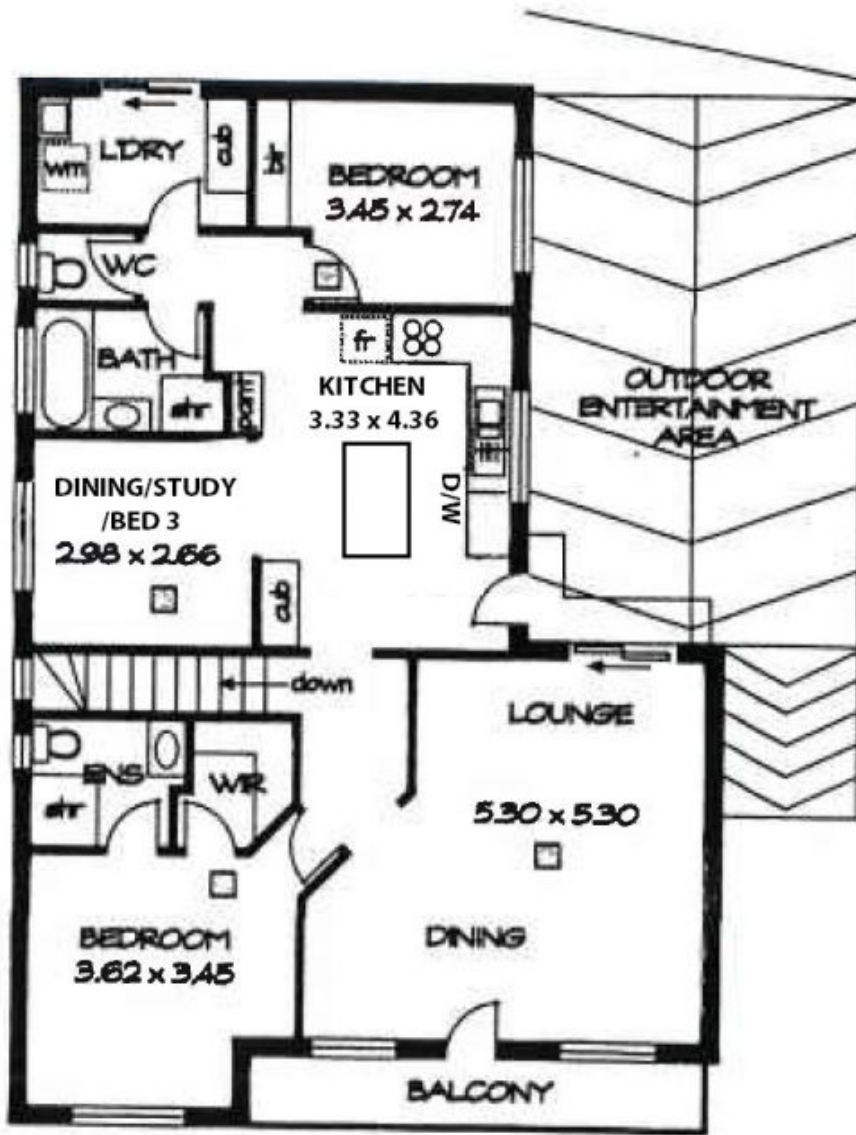

**1 Quality Court WYNN VALE SA**

3 2 2

Positioned in an amazing group of Townhouse Cluster homes.

This excellent home has been totally renovated. Upgraded bathrooms, new kitchen, quality carpets and drapes and light fittings, re-painted throughout, stunning undercover outdoor living area with views.

THE MAIN LIVING ROOM OF THIS PROPERTY HAS A VIEW THAT IS UNBELIEVABLE.

You can sit in the living room of the home and enjoy the lifestyle it offers overlooking the Adelaide Plains. It is just amazing.

The home has the ability to offer families a home of 3 bedrooms or it could be 2 and a formal dining room,

**View** : <https://www.bruse.com.au/sale/sa/north-north-east-suburbs/wynn-vale/residential/house/5551081>

FIRST FLOOR

m<sup>2</sup> APPROX

LOWER/GARAGE:	48
UPPER LIVING:	104
<b>TOTAL</b>	<b>153</b>

**QUALITY COURT**