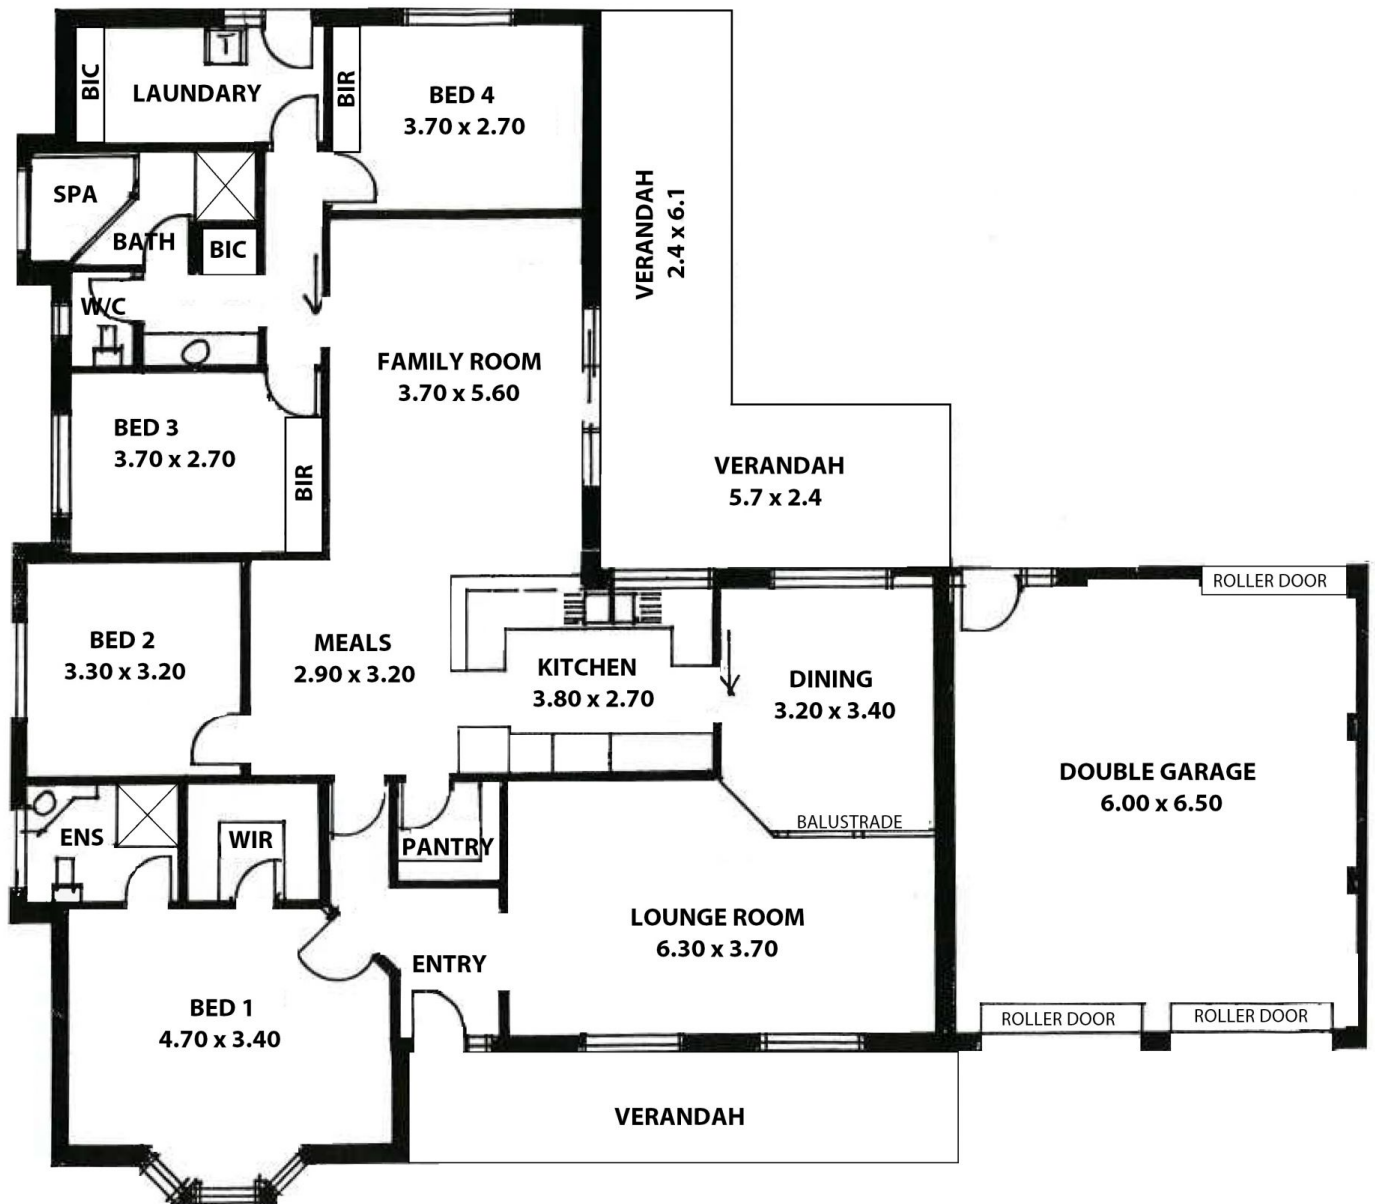

53 River Drive PARADISE SA

4 2 2

Stunning location. 4 bedrooms. 2 generous living rooms. Formal sitting and dining. Kitchen, meals and family. 2 bathrooms. Double garage.

Land Size : 842 sqm
View : <https://www.bruse.com.au/sale/sa/north-north-east-suburbs/paradise/residential/house/551110>

THIS AMAZING, WELL DESIGNED FAMILY HOME IS LOCATED EXTREMELY WELL IN A VERY DESIRABLE PART OF RIVER DRIVE CLOSE TO ALL CONVENIENCES AND CLOSE TO LINEAR PARK. A HOME WHERE FAMILIES CAN JUST ENJOY A GENEROUS HOME WITH EXCELLENT AMENITIES, A BEAUTIFUL GARDEN SETTING AND WONDERFUL OUTDOOR LIVING AREA. THIS IS JUST SOMETHING SPECIAL.

The home itself includes an entrance hallway that leads to the formal sitting room and formal dining room. These generous rooms are ideal for family living and entertaining

RIVER DRIVE