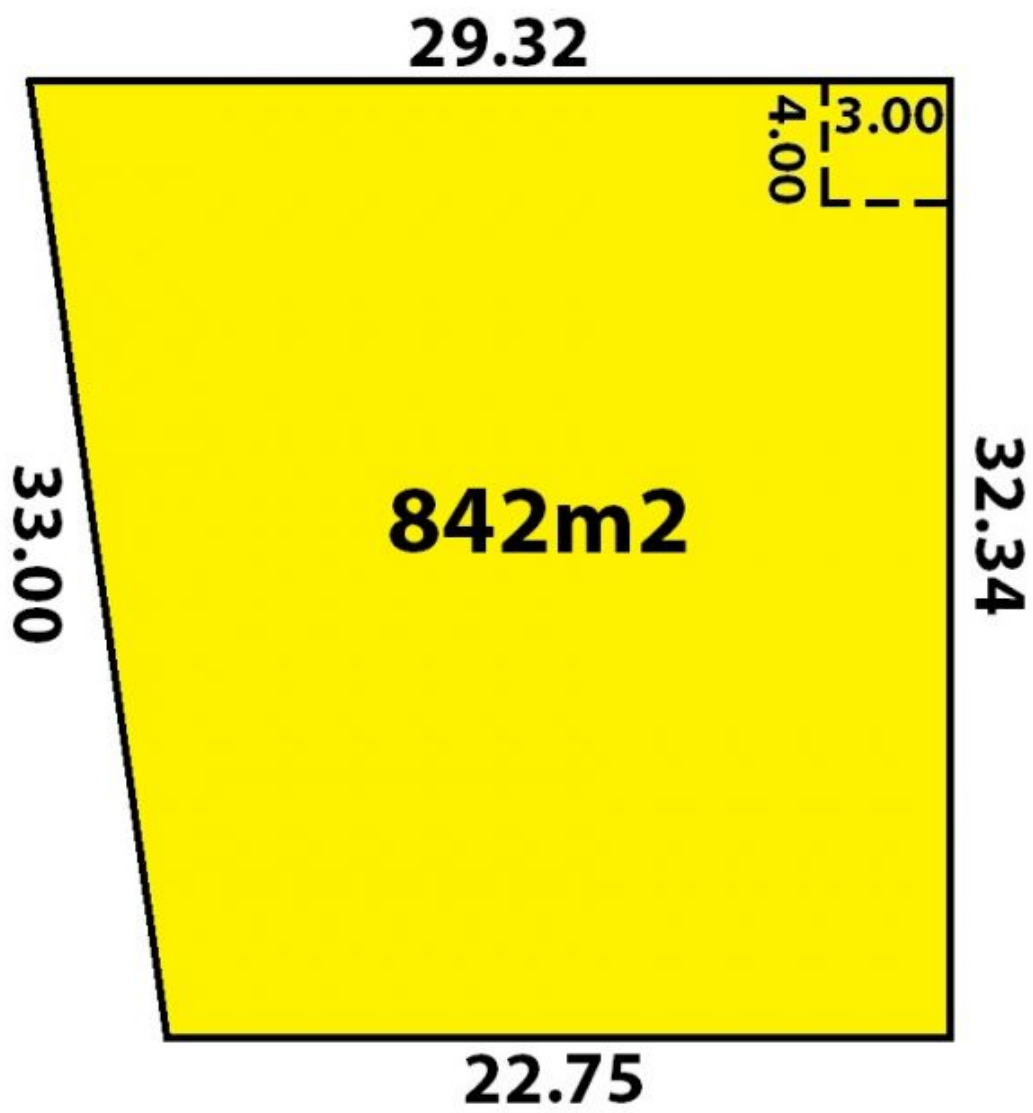

RIVER DRIVE