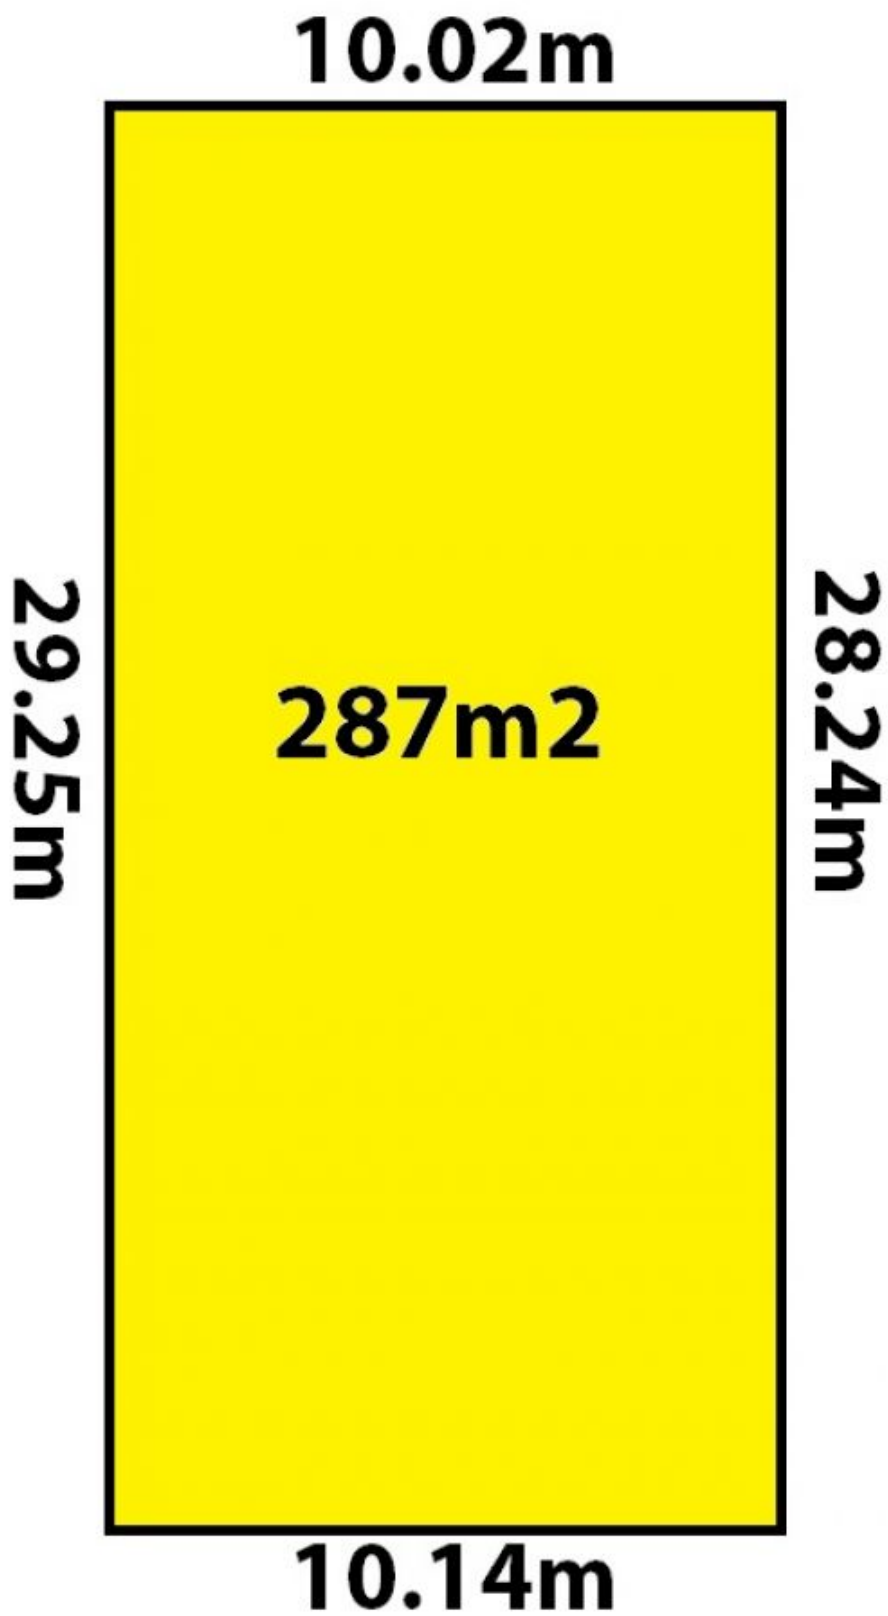

AYLES COURT