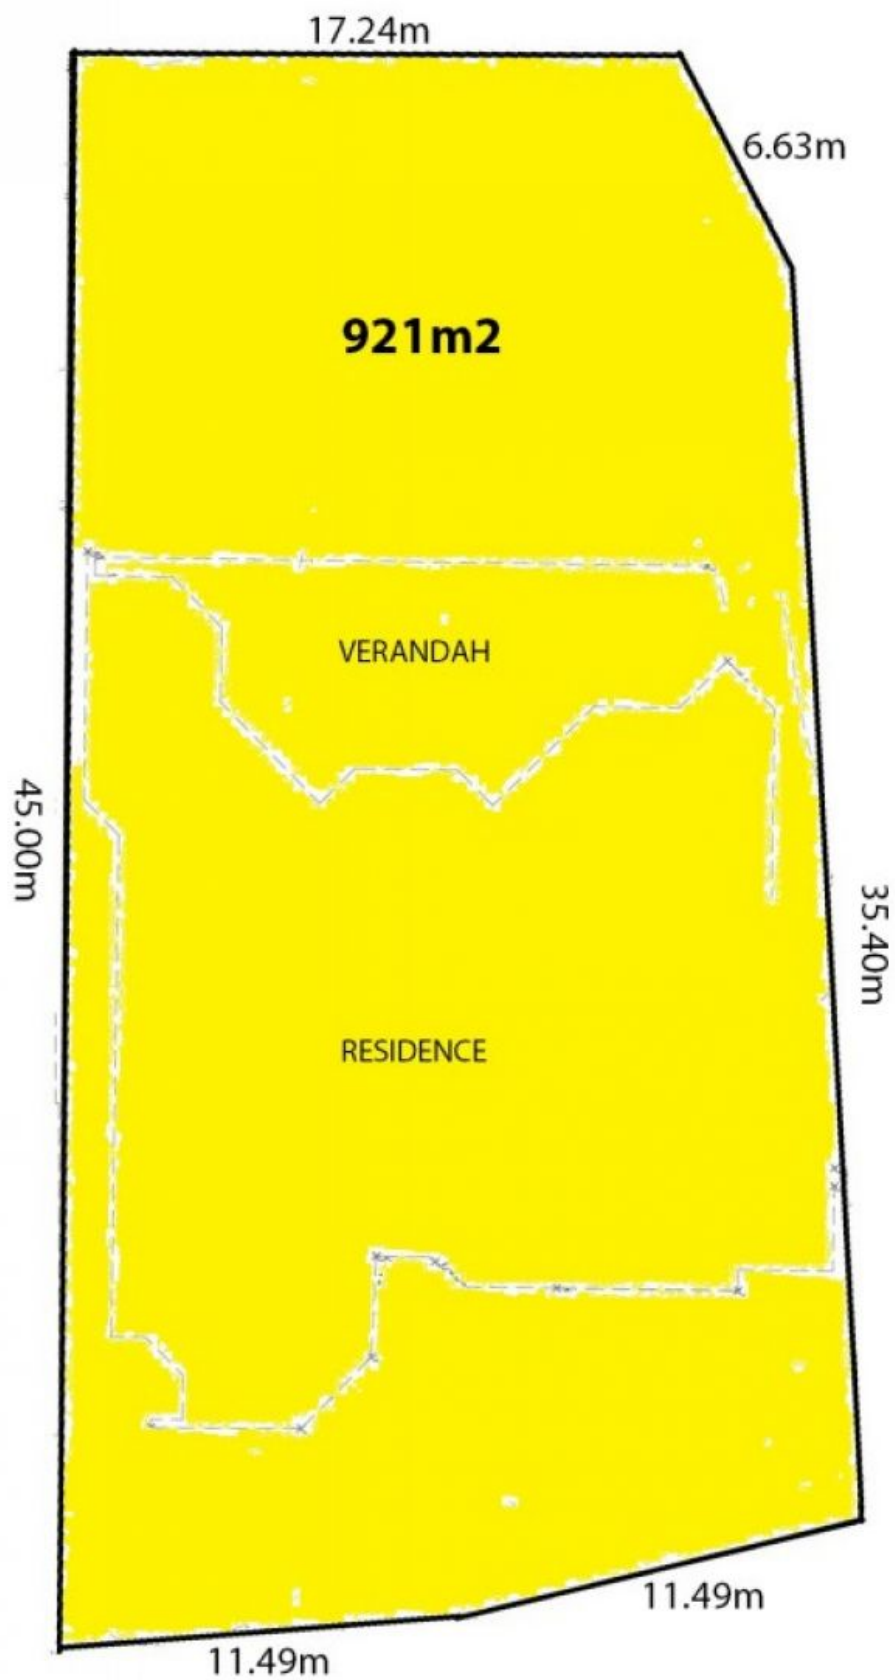

NEW PRICE- \$995,000 - \$1,090,000

4 Riviera Court PASADENA SA

5 2 3

Architecturally designed. Stunning executive residence. Up to 5 bedrooms. Massive living areas in a sought after location. UNBELIEVABLE VIEWS.

Land Size : 921 sqm
View : <https://www.bruse.com.au/sale/sa/south-south-east-suburbs/pasadena/residential/house/5551145>

3 CAR GARAGE. DRESS CIRCLE LOCATION. IMPECCABLE CONDITION. JUST MOVE IN AND ENJOY THE LIFESTYLE.

RIVIERA COURT