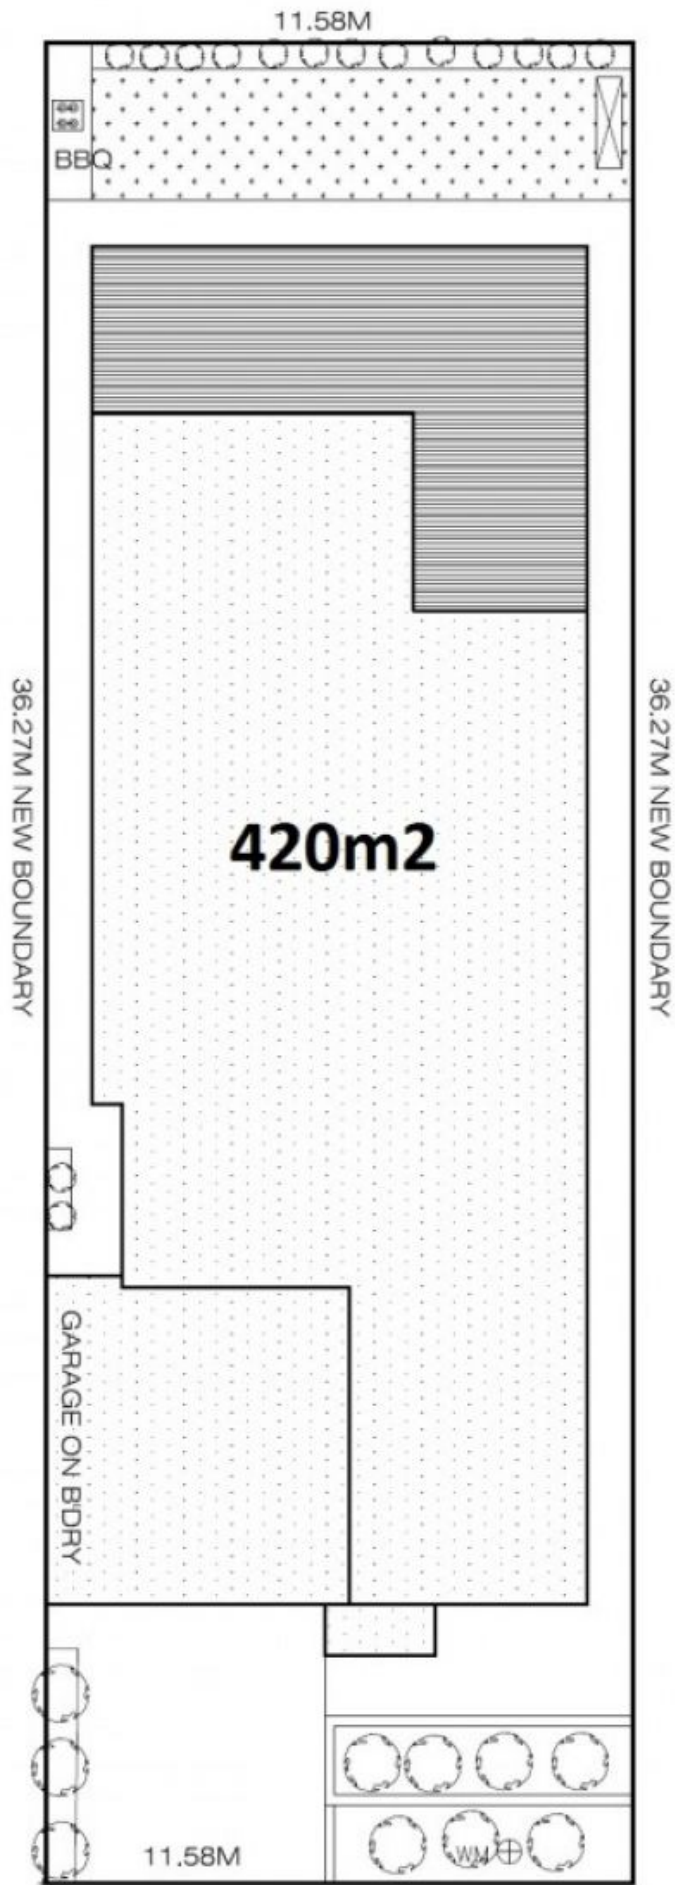

10A Lawrence Avenue DERNANCOURT SA

3 2 2

A stunning home. Designer decor. Absolute quality. Cutting edge design. Only 10km's from the City.

This is absolutely stunning. Lifestyle home in Dernancourt will be highly sought after by many buyers.

Land Size : 420 sqm
View : <https://www.bruse.com.au/sale/sa/north-north-east-suburbs/dernancourt/residential/house/5551231>

L A W R E N C E S T R E E T