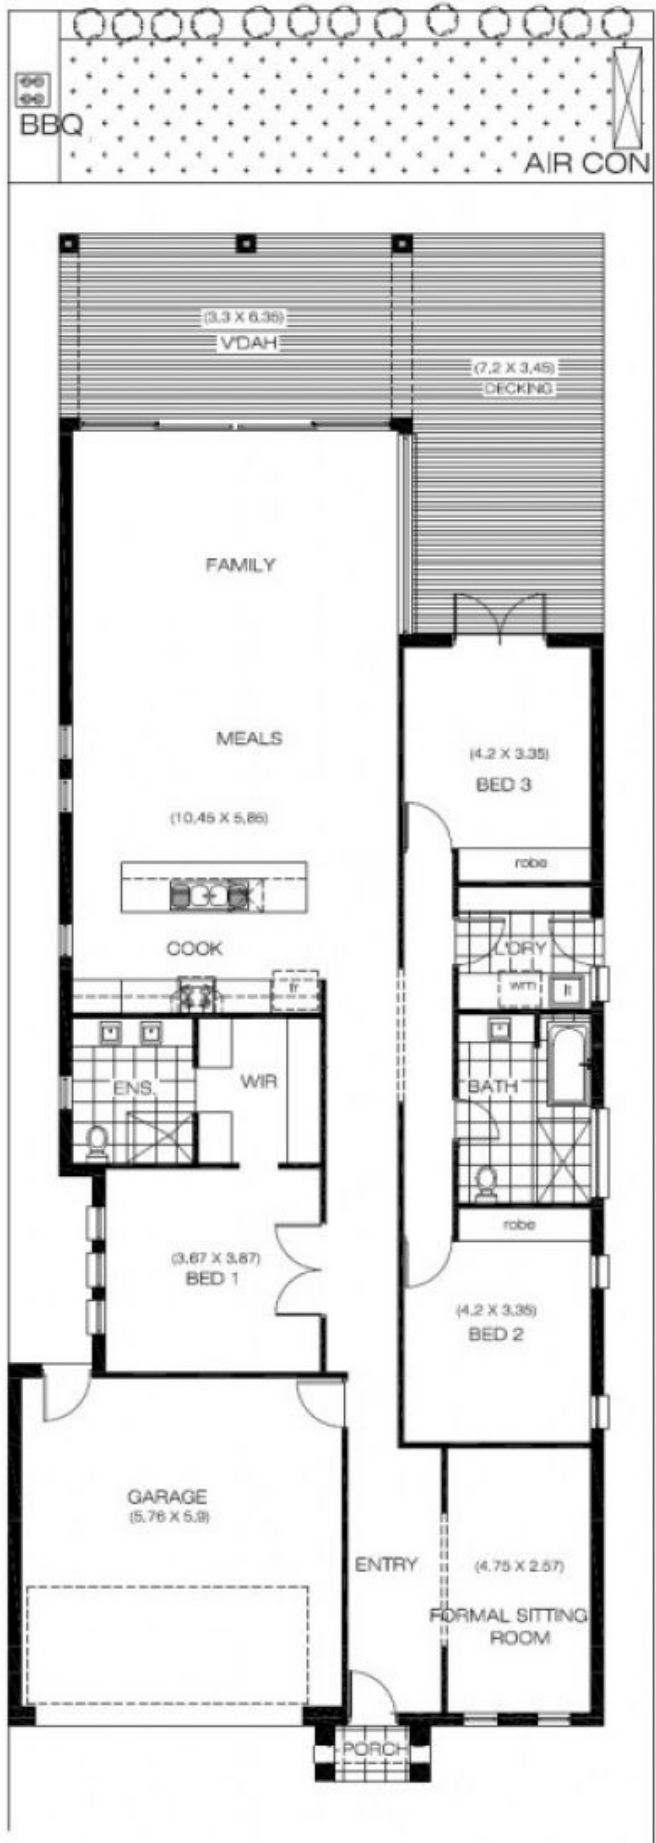

10A Lawrence Avenue DERNANCOURT SA

3 2 2

A stunning home. Designer decor. Absolute quality. Cutting edge design. Only 10km's from the City.

This is absolutely stunning. Lifestyle home in Dernancourt will be highly sought after by many buyers.

Land Size : 420 sqm
View : <https://www.bruse.com.au/sale/sa/north-north-east-suburbs/dernancourt/residential/house/5551231>

L A W R E N C E S T R E E T