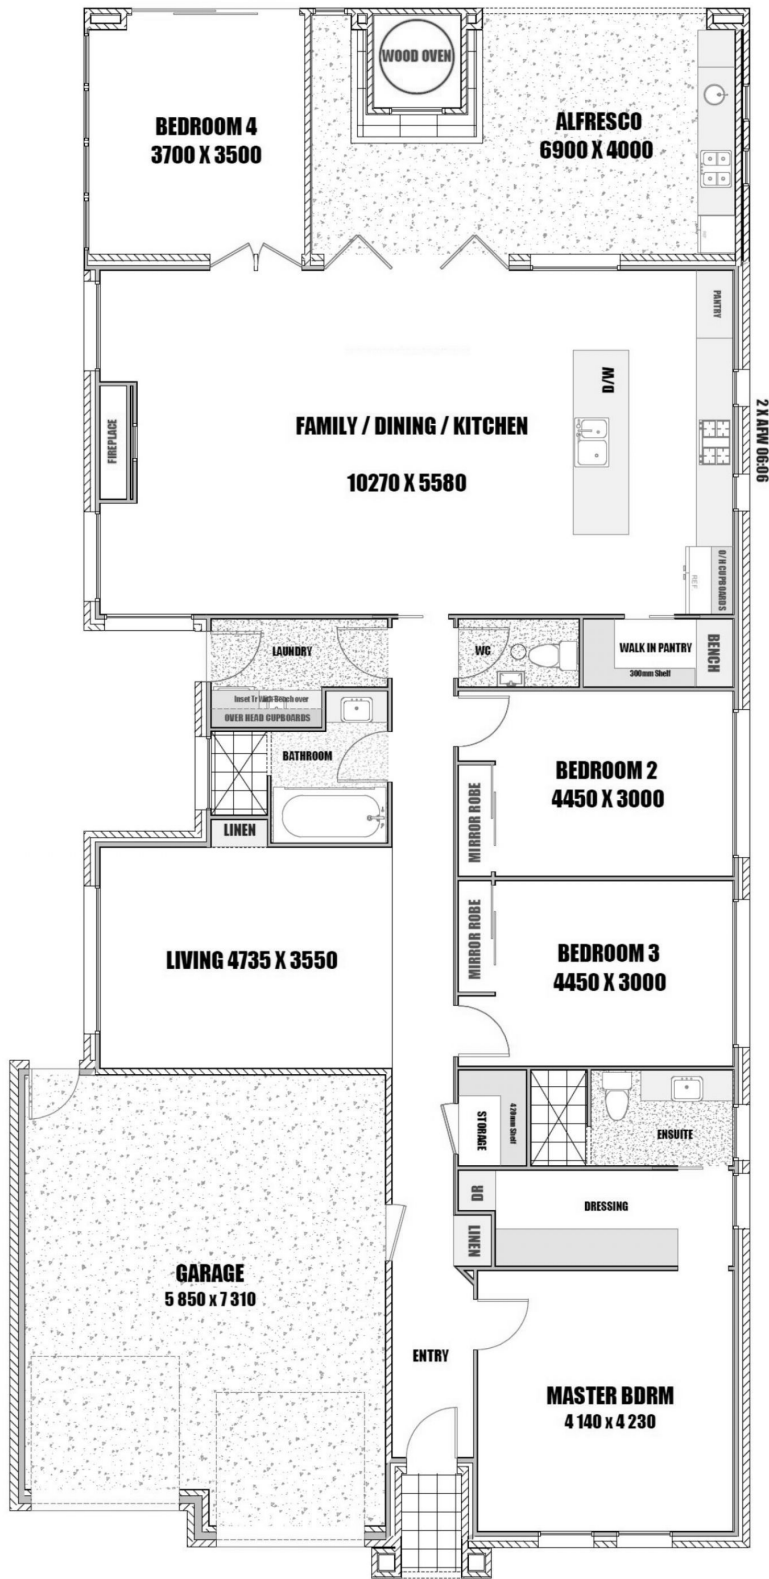

5 Sage Crescent WOODVILLE WEST SA

4 2 2

BUILT TO A VERY HIGH STANDARD, THIS HOME OFFERS EXCELLENT ACCOMMODATION AND A WONDERFUL LIFESTYLE FOR FAMILY LIVING. IT REALLY IS SOMETHING SPECTACULAR. HIGH CEILING'S 3 METRES. EXTENSIVE POLISHED CONCRETE TO LIVING AREAS.

View : <https://www.bruse.com.au/sale/sa/western-beach-side-suburbs/woodville-west/residential/house/5551597>

PLEASE READ THE VENDORS COMMENTS ABOUT THE HOME, IT IS A VERY GOOD READ.

This home is a wonderful lifestyle property that offers an entrance hallway that leads to the main bedroom suite. This suite is amazing, more like a hotel suite with a main bedroom, a large walk in robe, dressing room and a designer style bathroom with quality features, fittings and full height tiling.

Bevan Bruse
08 8431 8181

HOUSE AREA

LIVING	195.82
GARAGE	45.47
PORCH	2.02
ALFRESCO	28.96
TOTAL AREA	272.27 M2

SAGE CRESCENT