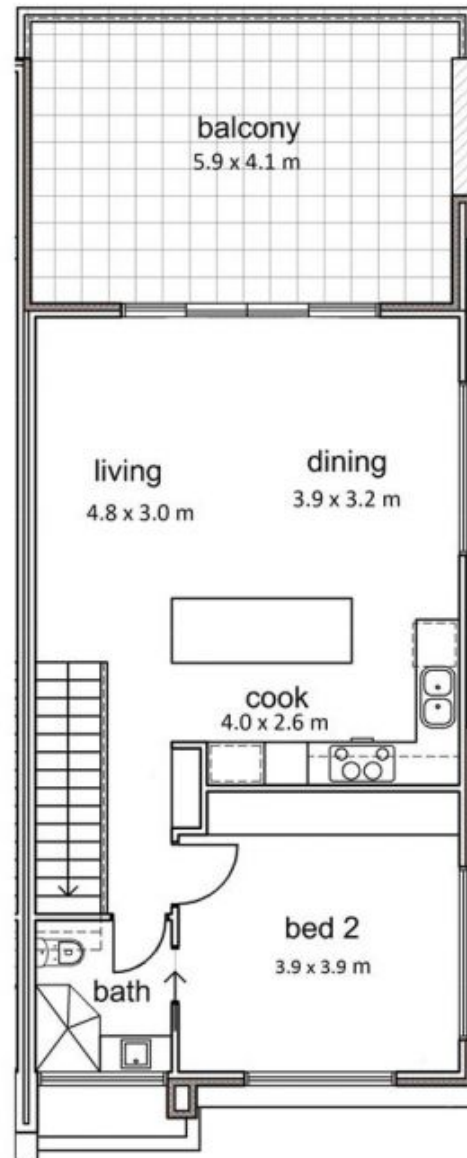

Theon Bruse
08 8431 8181

Dwelling 2

Areas (sqm)

Lower Living	Upper living	Porch	Balcony	Garage	Alfresco ..	Total: 183.50
37.00	68.50	1.00	25.50	38.50	13.50	