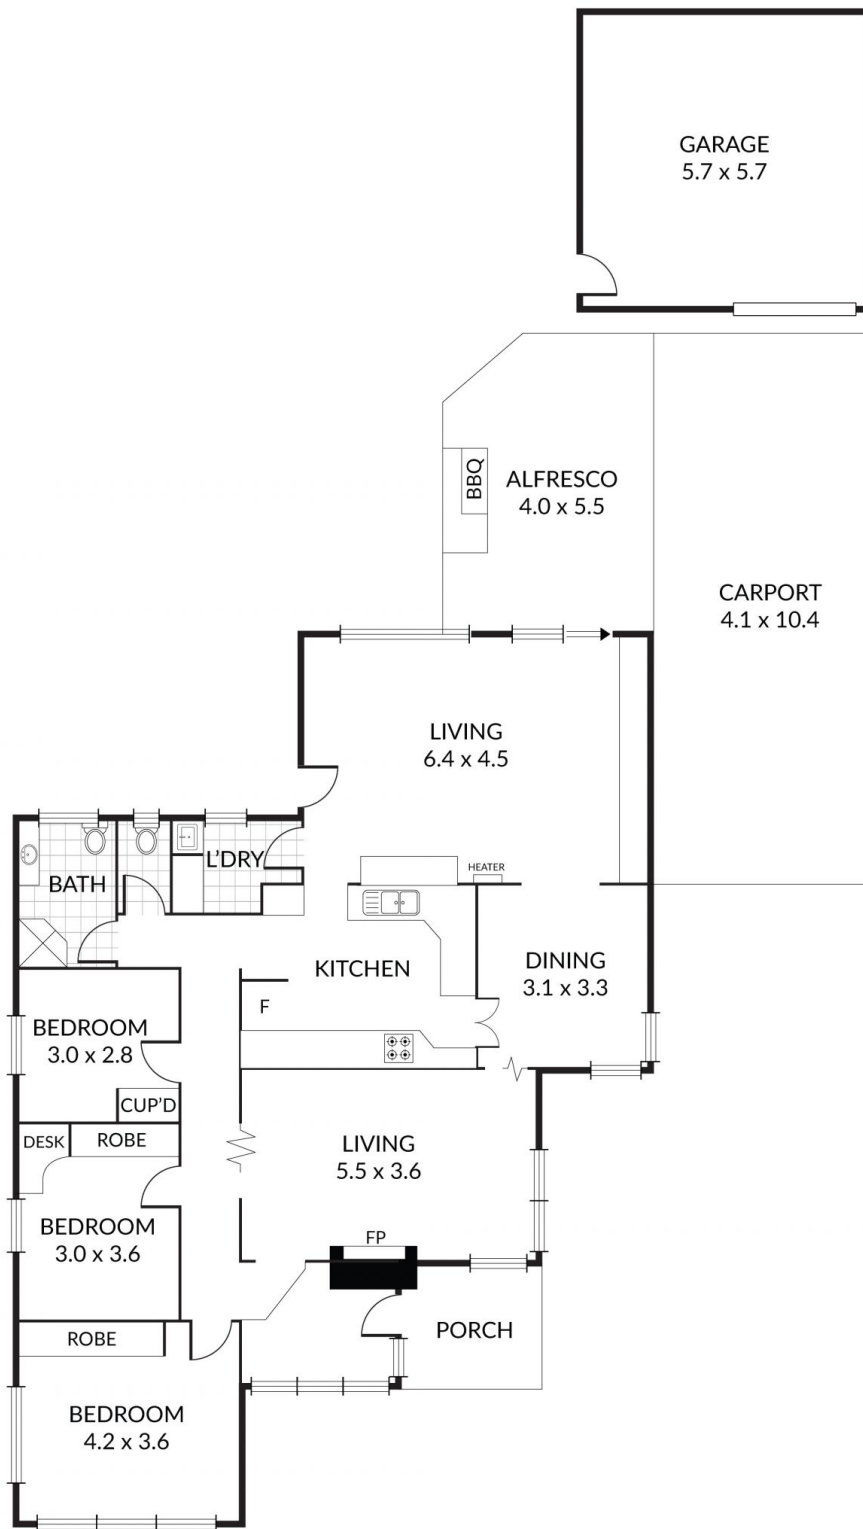

39 Lake View Crescent HIGHBURY SA

3 1 3

Pretty as a picture and ready for the next family to enjoy for many years to come.

Set on the high side of beautiful Lake View Crescent with beautiful tree top views. Surrounded by open green spaces including Linear Park and its serene walking trails. Highbury is all about the family lifestyle. So much to offer with all the conveniences close by.

The home was custom designed and built back in the time of solid brick construction and much thought was put into capturing natural light and the 3 separate living rooms located around the generous central kitchen. The flow is perfect.

The moment you enter the home you can tell the owner has loved and cared for this home. It is in immaculate

Land Size : 696 sqm
View : <https://www.bruse.com.au/sale/sa/north-north-east-suburbs/highbury/residential/house/551669>

Theon Bruse
08 8431 8181

INTERNAL AREAS	136 M2
EXTERNAL AREAS	97 M2
TOTAL	233 M2

Scale in metres. Indicative only. Dimensions are approximate. All information contained herein is gathered from sources we believe to be reliable. However we cannot guarantee its accuracy and interested persons should rely on their own enquiries