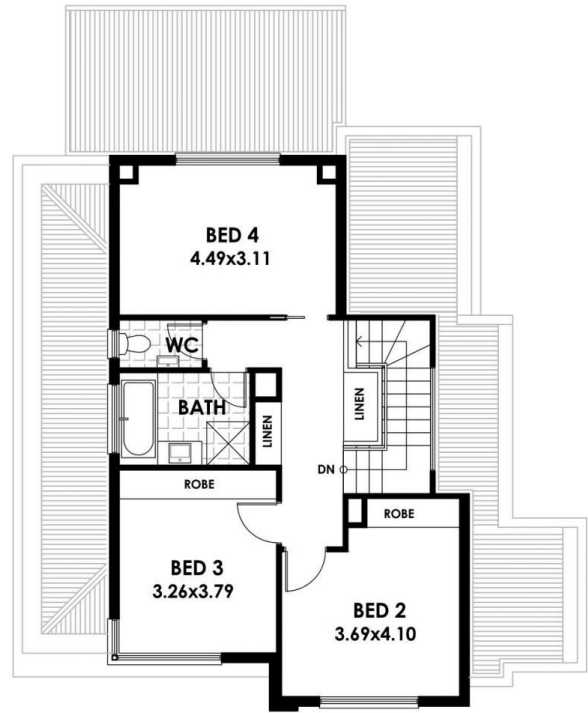

**1A/1B-1C Rangeview Drive NEWTON SA**

4 2 2

Ready to move in now!

THESE HOMES ARE ABSOLUTELY STUNNING.  
SPACIOUS IN SIZE.  
SEPARATE TORRENS TITLE.  
ALL WITH A BEDROOM & BATHROOM ON THE  
GROUND FLOOR.  
FANTASTIC ENTERTAINING AREAS.  
SEPARATE UPPER LEVEL RETREAT LIVING ROOMS.  
EXTRA LARGE KITCHENS.  
DOUBLE GARAGES.  
STUNNING ARCHITECTURAL DESIGN ELEMENTS.

**Price** : \$ 561,000

**View** : <https://www.bruse.com.au/sale/sa/north-north-east-suburbs/newton/residential/house/5551746>

**Theon Bruse**  
**08 8431 8181**

**RESIDENCE 1A**

AREAS	m <sup>2</sup>
LOWER LIVING	79.56
UPPER LIVING	76.90
GARAGE	34.83
PERGOLA	17.23
PORCH	1.57
<b>TOTAL</b>	<b>210.09</b>
<b>SITE AREA</b>	<b>216.1m<sup>2</sup></b>

**GROUND FLOOR / SITE PLAN**

**FIRST FLOOR PLAN**