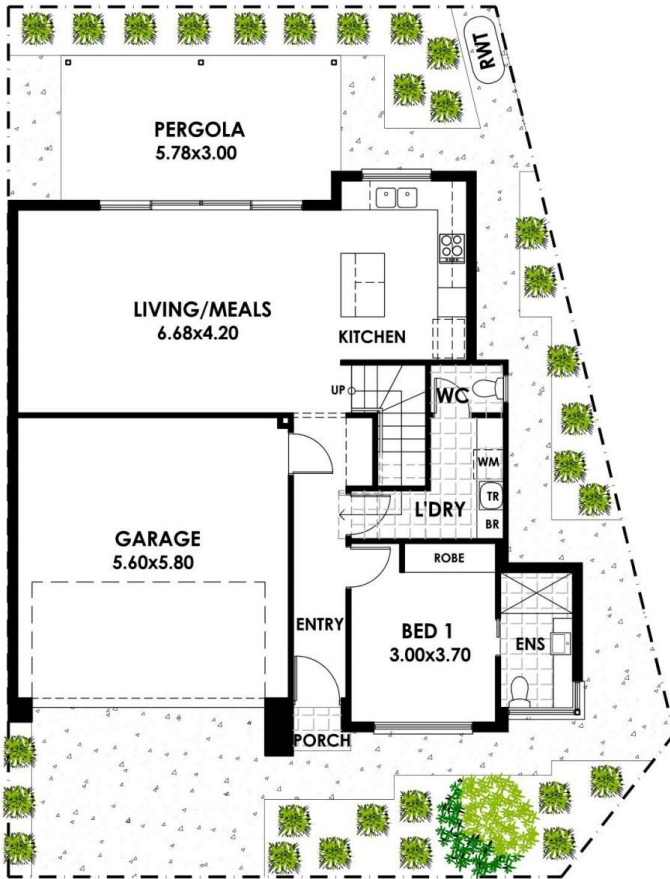

**1A/1B-1C Rangeview Drive NEWTON SA**

4 2 2

Ready to move in now!

THESE HOMES ARE ABSOLUTELY STUNNING.  
SPACIOUS IN SIZE.  
SEPARATE TORRENS TITLE.  
ALL WITH A BEDROOM & BATHROOM ON THE  
GROUND FLOOR.  
FANTASTIC ENTERTAINING AREAS.  
SEPARATE UPPER LEVEL RETREAT LIVING ROOMS.  
EXTRA LARGE KITCHENS.  
DOUBLE GARAGES.  
STUNNING ARCHITECTURAL DESIGN ELEMENTS.

**Price** : \$ 561,000

**View** : <https://www.bruse.com.au/sale/sa/north-north-east-suburbs/newton/residential/house/5551746>

**Theon Bruse**  
**08 8431 8181**

**RESIDENCE 1A**

AREAS	m <sup>2</sup>
LOWER LIVING	79.56
UPPER LIVING	76.90
GARAGE	34.83
PERGOLA	17.23
PORCH	1.57
<b>TOTAL</b>	<b>210.09</b>
<b>SITE AREA</b>	<b>216.1m<sup>2</sup></b>

**GROUND FLOOR / SITE PLAN**

**FIRST FLOOR PLAN**