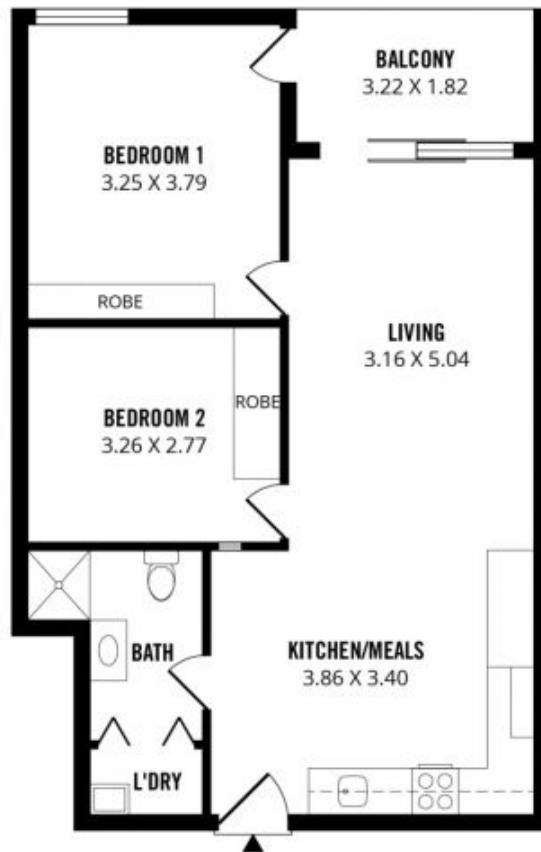

Building Size : 8 sqm
View : <https://www.bruse.com.au/sale/sa/adelaide/adelaide/residential/apartment/5551748>

The ever-developing River Torrens Precinct just keeps on giving with the redeveloped Adelaide Oval, Adelaide Convention Centre and the expansive Medical Precinct consisting of the new Royal Adelaide Hospital (RAH), South Australian Health and Medical Research Institute (SAHMRI), South Australian Health and Biomedical Precinct (SAHBP), Uni SA Health Innovation Building (HIB) and the Adelaide Health and Medical Sciences Building (AHMS).

Toby Shipway
8413 8181

First Class restaurants and bars are just a short walk away

TOTAL

Living

Balcony

Scale in metres. This drawing is for illustration purposes only. All measurements are approximate and details intended to be relied upon should be independently verified.