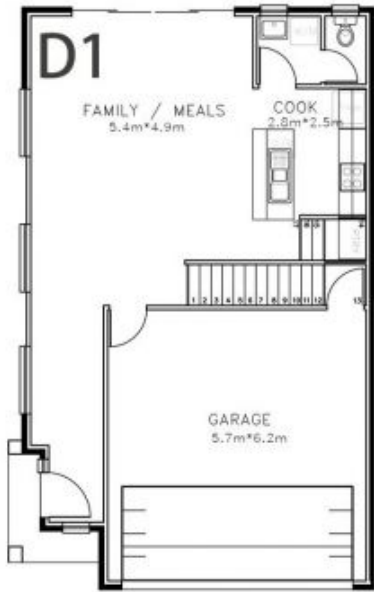

Theon Bruse
08 8431 8181

GROUND FLOOR PLAN
Dwelling 1

UPPER FLOOR PLAN
Dwelling 1

AREAS(sqm)

GROUND MAIN LIVING	UPPER MAIN LIVING	GARAGE	PORTICO	ALFRESCO	TOTAL
59.82	88.16	36.41	2.68	14(approx)	201.07

LOWER NORTHEAST RD