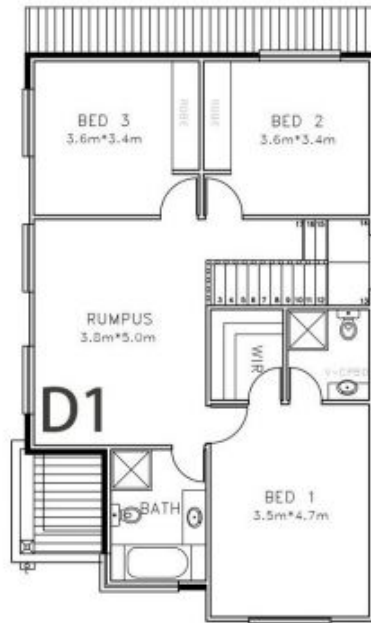

Theon Bruse
08 8431 8181

GROUND FLOOR PLAN
Dwelling 1

UPPER FLOOR PLAN
Dwelling 1

AREAS(sqm)

GROUND MAIN LIVING	UPPER MAIN LIVING	GARAGE	PORTICO	ALFRESCO	TOTAL
59.82	88.16	36.41	2.68	14(approx)	201.07

LOWER NORTHEAST RD