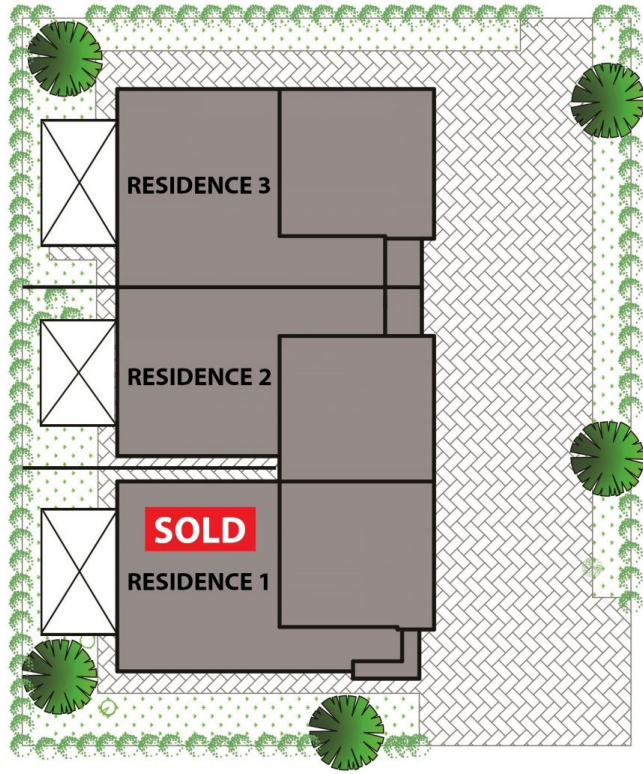

1/719 Lower North East Road PARADISE SA

3 2 2

You will love the high end finishes and ultra cool interior design of these new homes. The builder has put in all the extras as they would for a display home. Matt black tap ware, large format tiles and custom kitchen joinery. They are going to be awesome!

ALL HOMES HAVE A DOUBLE GARAGE

ALL HOMES HAVE 2 SEPARATE LIVING AREAS. ONE ON THE GROUND LEVEL AND ONE ON THE UPPER LEVEL.

The location is very convenient being only a short walk to the O-Bahn transport interchange.

Theon Bruse
08 8431 8181

GROUND FLOOR PLAN
Dwelling 1

UPPER FLOOR PLAN
Dwelling 1

AREAS(sqm)

GROUND MAIN LIVING	UPPER MAIN LIVING	GARAGE	PORTICO	ALFRESCO	TOTAL
59.82	88.16	36.41	2.68	14(approx)	201.07

LOWER NORTHEAST RD