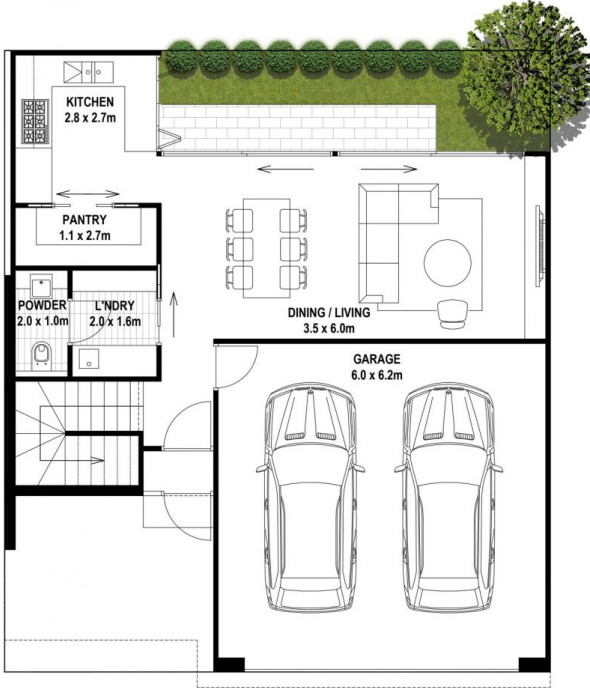

RESIDENCE ELEVEN

501 FULLARTON ROAD | HIGHGATE

AREAS

SITE AREA 124.35

LOWER LIVING 54.41
UPPER LIVING 86.90
CARPORT 37.20
BALCONY 4.25

TOTAL 182.76