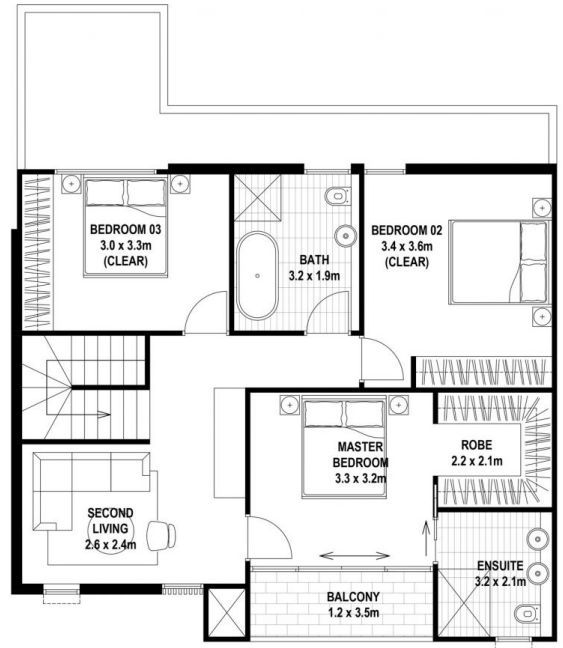

RESIDENCE ELEVEN

501 FULLARTON ROAD | HIGHGATE

AREAS

SITE AREA 124.35

LOWER LIVING 54.41
UPPER LIVING 86.90
CARPORT 37.20
BALCONY 4.25

TOTAL 182.76