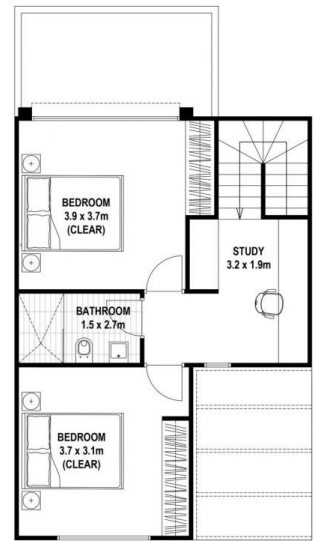

GARAGE 36.35

BALCONY 9.85

TOTAL 184.25

RESIDENCE SIXTEEN

501 FULLARTON ROAD | HIGHGATE

AREAS

SITE AREA 78.66

GROUND FLOOR 37.65

FIRST FLOOR 51.45

SECOND FLOOR 52.25

CARPORT 35.75

BALCONY 11.00

TOTAL **188.10**