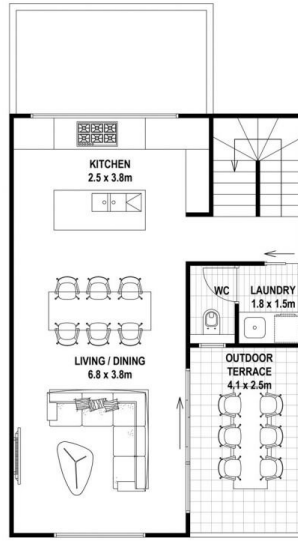

GARAGE 36.35

BALCONY 9.85

TOTAL 184.25

RESIDENCE SIXTEEN

501 FULLARTON ROAD | HIGHGATE

AREAS

SITE AREA 78.66

GROUND FLOOR 37.65

FIRST FLOOR 51.45

SECOND FLOOR 52.25

CARPORT 35.75

BALCONY 11.00

TOTAL **188.10**