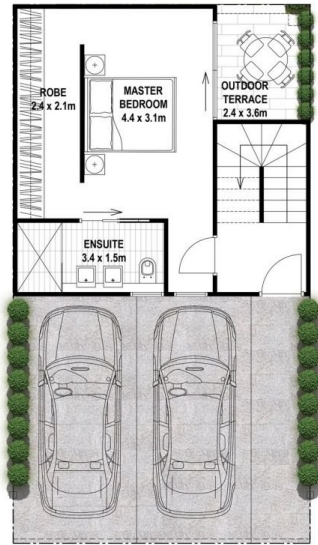

GARAGE 36.35

BALCONY 9.85

TOTAL 184.25

RESIDENCE SIXTEEN

501 FULLARTON ROAD | HIGHGATE

AREAS

SITE AREA 78.66

GROUND FLOOR 37.65

FIRST FLOOR 51.45

SECOND FLOOR 52.25

CARPORT 35.75

BALCONY 11.00

TOTAL **188.10**