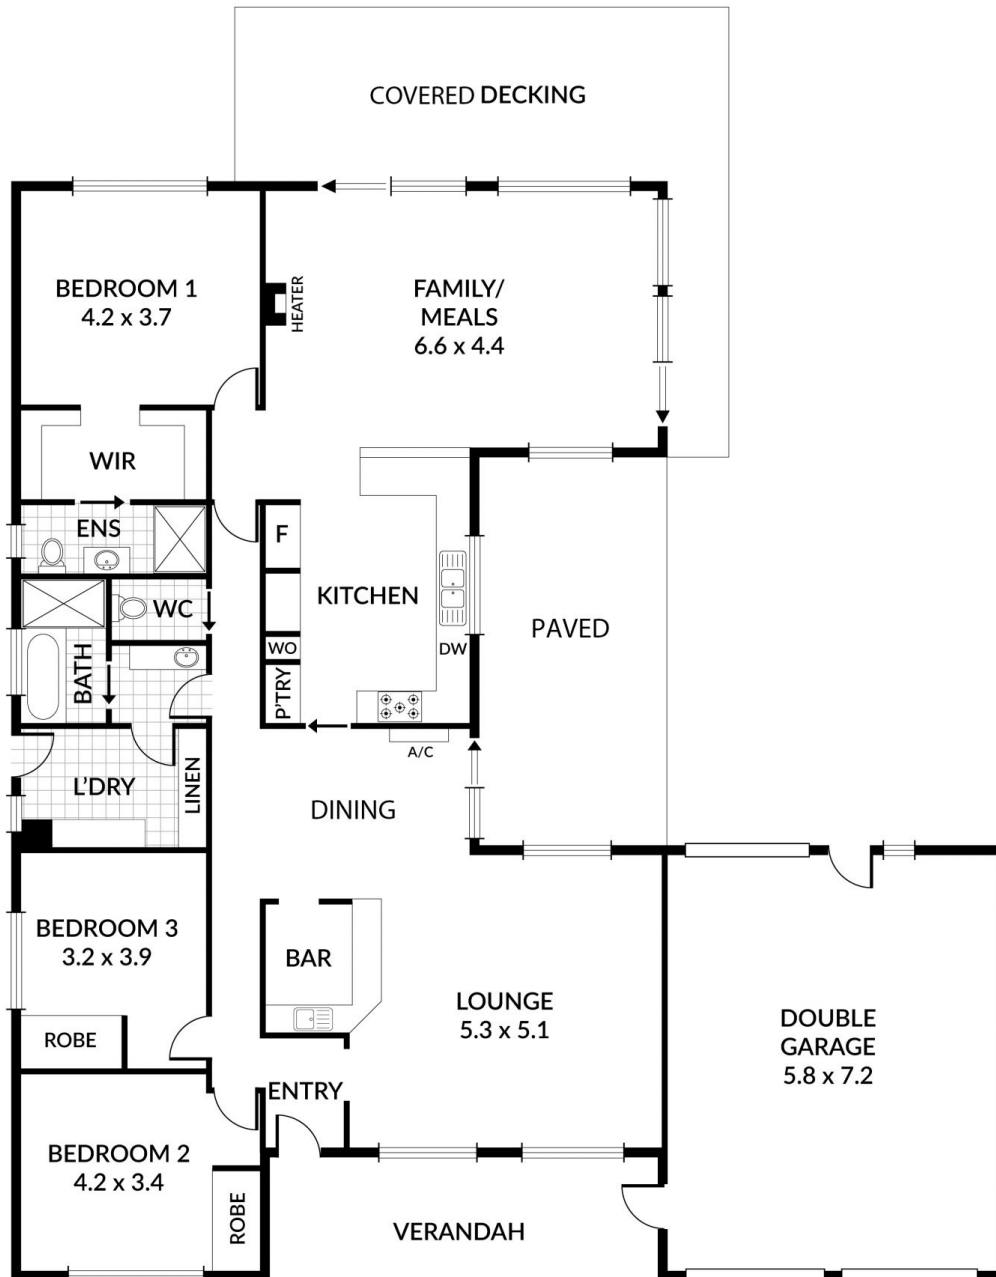

Type : House
Price : \$760 pw
Land Size : 982 sqm
View : <https://www.bruse.com.au/lease/sa/adelaide-hills/greenhill/residential/house/8188827>

Scale in metres. Indicative only. Dimensions are approximate. All information contained herein is gathered from sources we believe to be reliable. However we cannot guarantee its accuracy and interested persons should rely on their own enquiries.